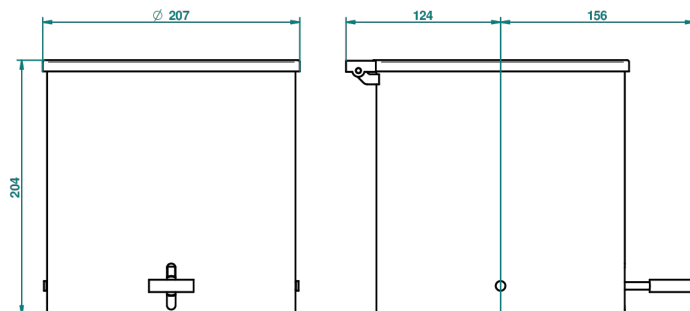

# GENERAL PRODUCTS

G00-710CL

Waste bin with lid and pedal, ø 8"

54440

24/02/2015

## CHARACTERISTIC

- General Products
- Waste bin with lid and pedal, ø 8"