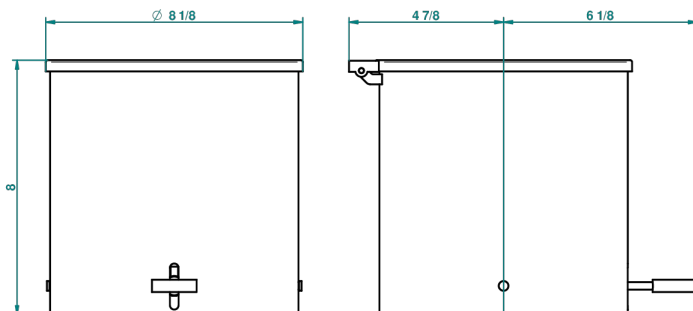

GENERAL PRODUCTS

G00-710CL

Waste bin with lid and pedal, ø 8"

54440

24/02/2015

CHARACTERISTIC

- General Products
- Waste bin with lid and pedal, ø 8"

AVAILABLE FINITIONS