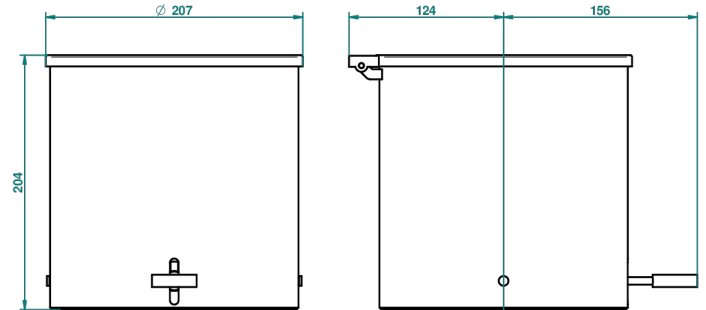

GENERAL ITEMS

G00-710CL

Waste bin with lid and pedal, \varnothing 200 mm

54440

24/02/2015

CHARACTERISTIC

- General Items
- Waste bin with lid and pedal, \varnothing 200 mm

AVAILABLE FINITIONS