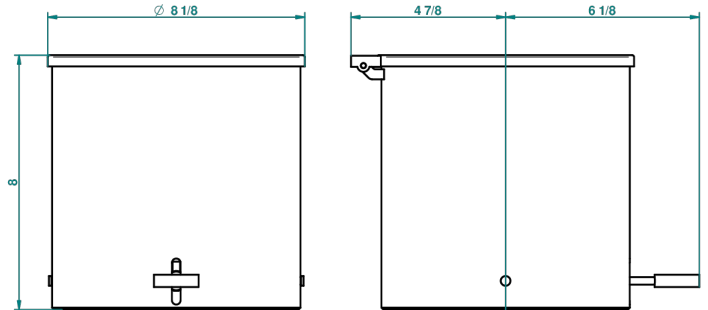

# GENERAL ITEMS

G00-710CL

Waste bin with lid and pedal,  $\varnothing$  200 mm

54440

24/02/2015

## CHARACTERISTIC

- General Items
- Waste bin with lid and pedal,  $\varnothing$  200 mm