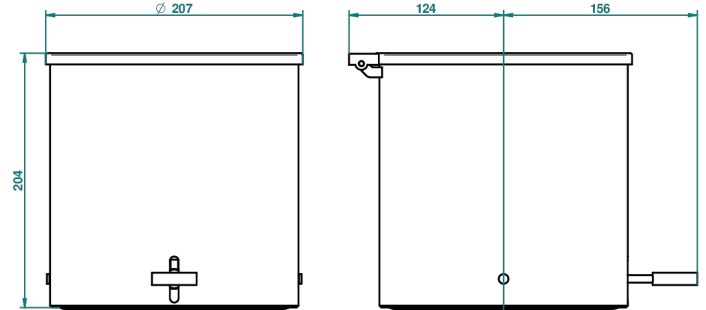

GENERAL ITEMS

G00-710CL

Waste bin with lid and pedal, \varnothing 200 mm

54440

24/02/2015

CHARACTERISTIC

- General Items
- Waste bin with lid and pedal, \varnothing 200 mm

AVAILABLE FINITIONS