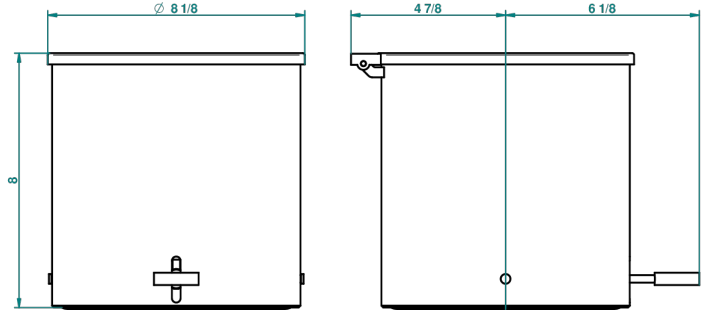

GENERAL ITEMS

G00-710CL

Waste bin with lid and pedal, \varnothing 200 mm

54440

24/02/2015

CHARACTERISTIC

- General Items
- Waste bin with lid and pedal, \varnothing 200 mm

AVAILABLE FINITIONS