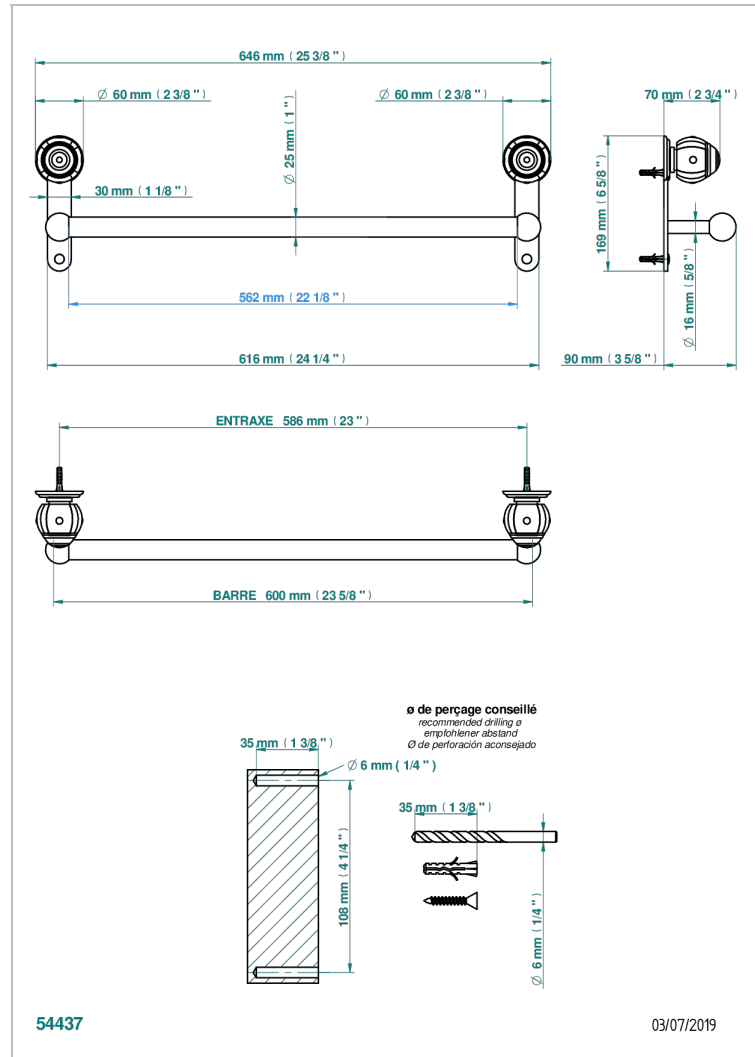

ITHAQUE PLATINUM DECOR

A7B-526/60

Towel bar, 24" long

CHARACTERISTIC

- Ithaque Platinum decor
- Towel bar, 24" long

AVAILABLE FINITIONS

Black ceram - D30
Blush PVD - H62
Brass color PVD - H49
Brown bronze color PVD - F33
Chrome polished - A02
Chrome polished / gold polished - G02