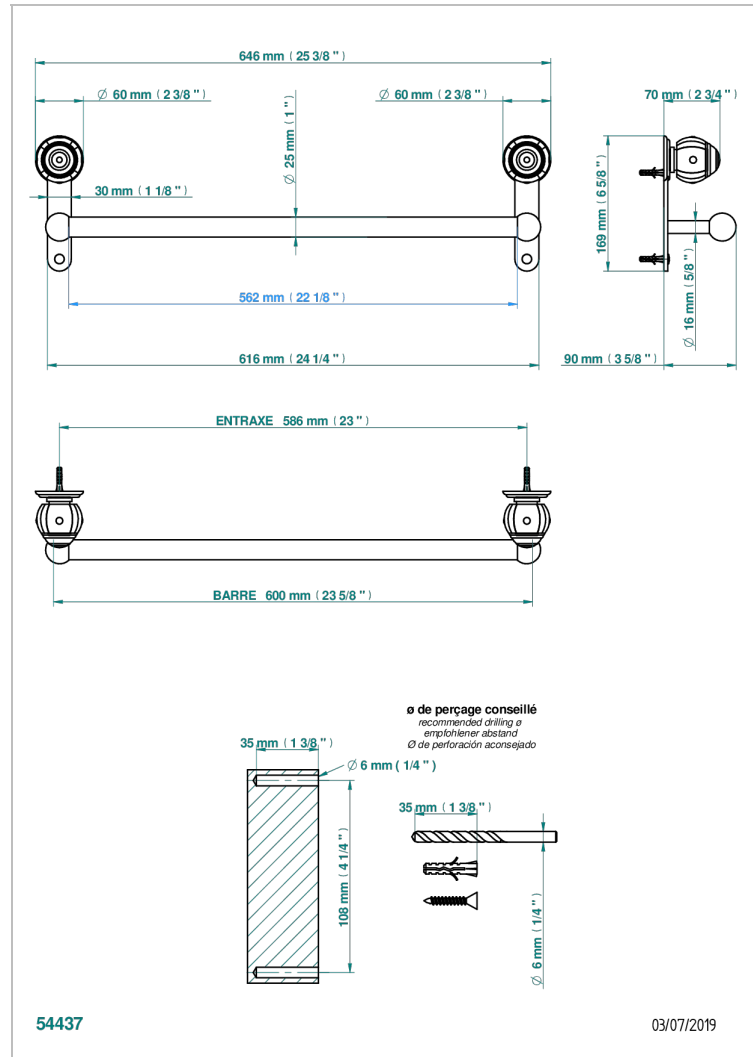

ITHAQUE PLATINUM DECOR

A7B-526/60

Bath towel holder, length: 600 mm

THG[®]
PARIS

CHARACTERISTIC

- Ithaque Platinum decor
- Bath towel holder, length: 600 mm

AVAILABLE FINITIONS

Antique nickel - H28
Black ceram - D30
Blush PVD - H62
Brass color PVD - H49
Brown bronze color PVD - F33
Gold color PVD - H52