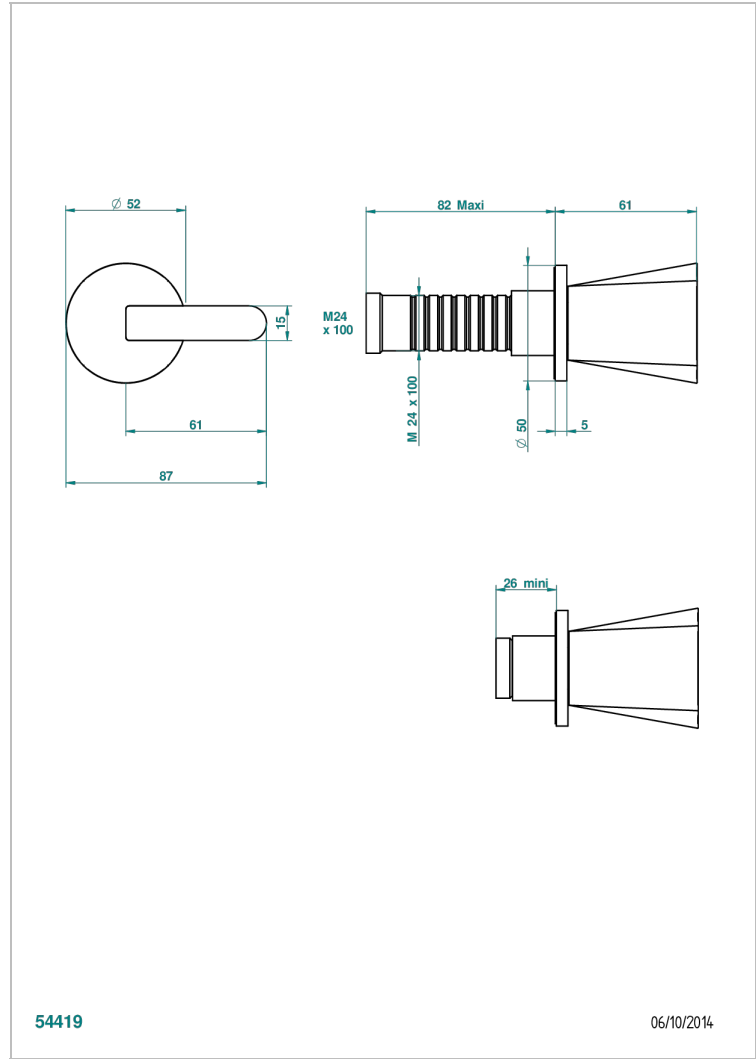

METAMORPHOSE WITH LEVER

G6B-30B

Trim only for wall valve 1/2" ref.30/CA & 30/HA and 3/4" ref.32/CA & 32/HA and diverter ref.50/4VMA

54419

06/10/2014

CHARACTERISTIC

- Métamorphose with lever
- Trim only for wall valve 1/2" ref.30/CA & 30/HA and 3/4" ref.32/CA & 32/HA and diverter ref.50/4VMA

RELATED SKU'S

- Ref. G00-30/CA Wall mounted 1/2" valve body with ceramic head, 1/4 turn left - no trim
- Ref. G00-30/HA Wall mounted 1/2" valve body with ceramic head, 1/4 turn right
- Ref. G00-32/CA Wall mounted 3/4" valve with ceramic head, 1/4 turn left - no trim
- Ref. G00-32/HA Wall mounted 3/4" valve body with ceramic head, 1/4 turn right - no trim