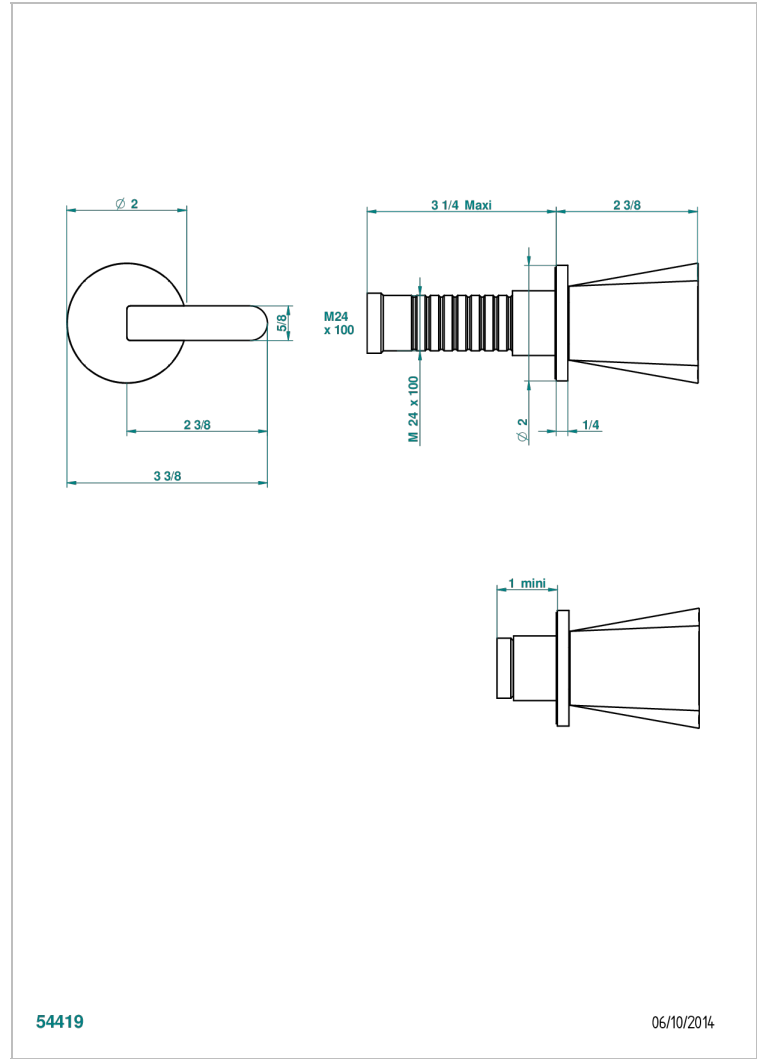

# METAMORPHOSE WITH LEVER

G6B-30B

Trim only for wall valve 1/2" ref.30/CA & 30/HA and 3/4" ref.32/CA & 32/HA and diverter ref.50/4VMA

## CHARACTERISTIC

- Métamorphose with lever
- Trim only for wall valve 1/2" ref.30/CA & 30/HA and 3/4" ref.32/CA & 32/HA and diverter ref.50/4VMA

## RELATED SKU'S

- Ref. G00-30/CA Wall mounted 1/2" valve body with ceramic head, 1/4 turn left - no trim
- Ref. G00-30/HA Wall mounted 1/2" valve body with ceramic head, 1/4 turn right
- Ref. G00-32/CA Wall mounted 3/4" valve with ceramic head, 1/4 turn left - no trim
- Ref. G00-32/HA Wall mounted 3/4" valve body with ceramic head, 1/4 turn right - no trim