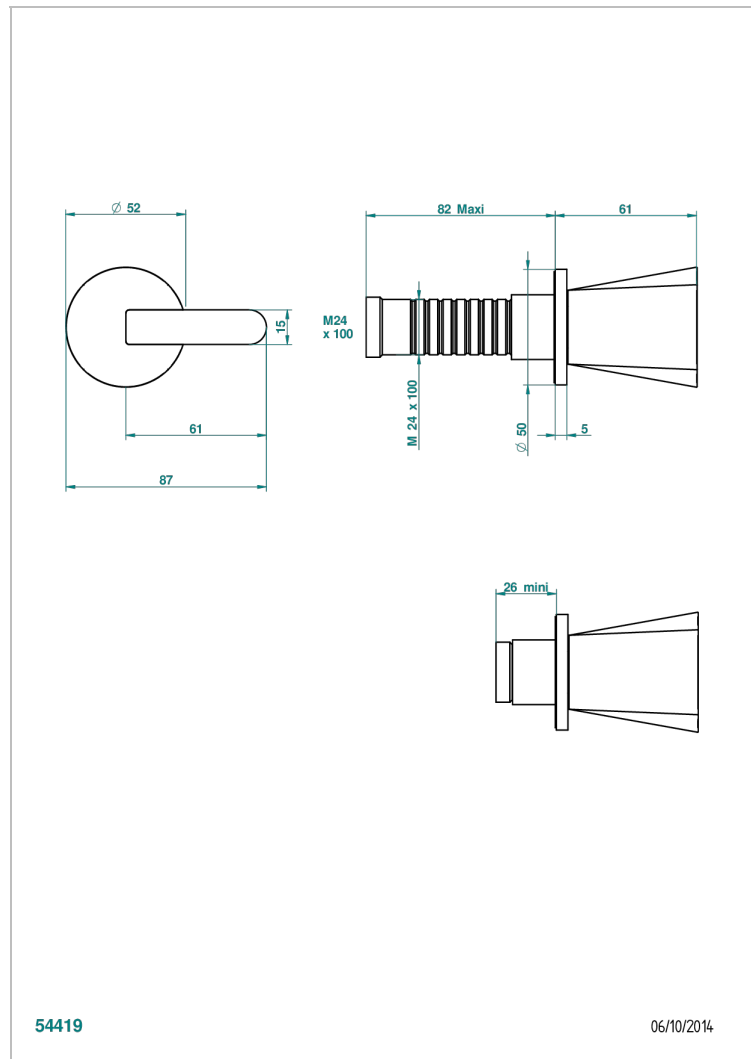

METAMORPHOSE WITH LEVER

G6B-30B

Trim only for wall valve 1/2" ref.30/CA & 30/HA and 3/4" ref.32/CA & 32/HA and diverter ref.50/4VMA

54419

06/10/2014

CHARACTERISTIC

- Métamorphose with lever
- Trim only for wall valve 1/2" ref.30/CA & 30/HA and 3/4" ref.32/CA & 32/HA and diverter ref.50/4VMA

RELATED SKU'S

- Ref. G00-30/CA Wall mounted 1/2" valve body with ceramic head, 1/4 turn left - no trim
- Ref. G00-30/HA Wall mounted 1/2" valve body with ceramic head, 1/4 turn right
- Ref. G00-32/CA Wall mounted 3/4" valve with ceramic head, 1/4 turn left - no trim
- Ref. G00-32/HA Wall mounted 3/4" valve body with ceramic head, 1/4 turn right - no trim