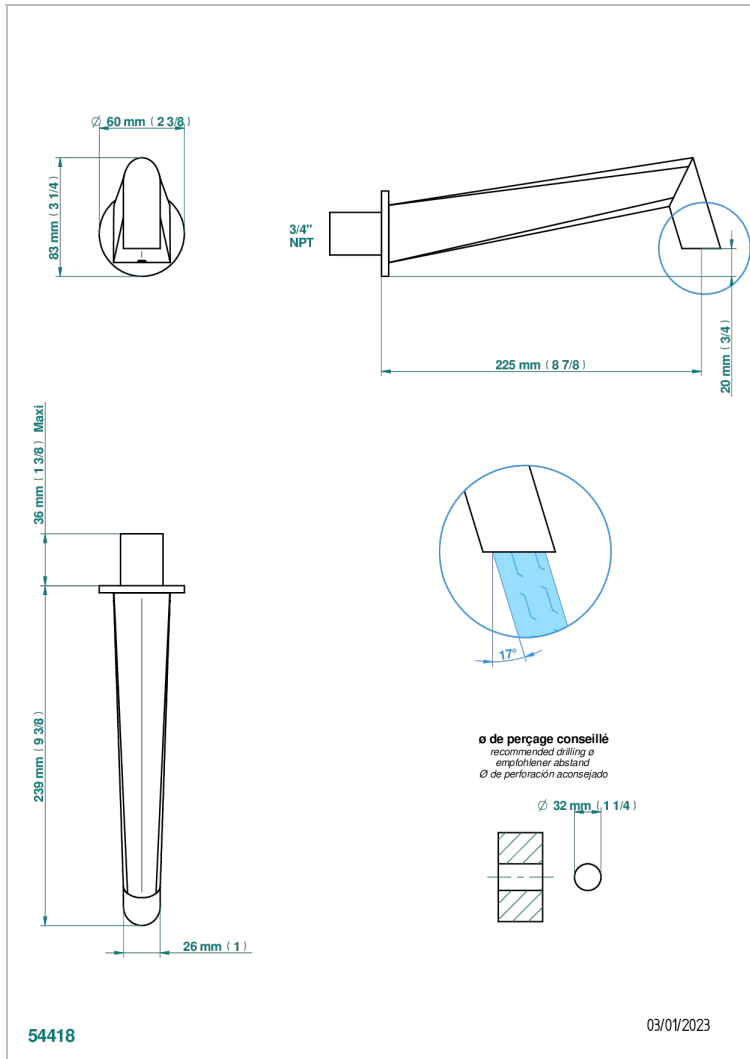

# METAMORPHOSE BLACK CERAMIC

G6D-22SG/US

Wall mounted tub spout