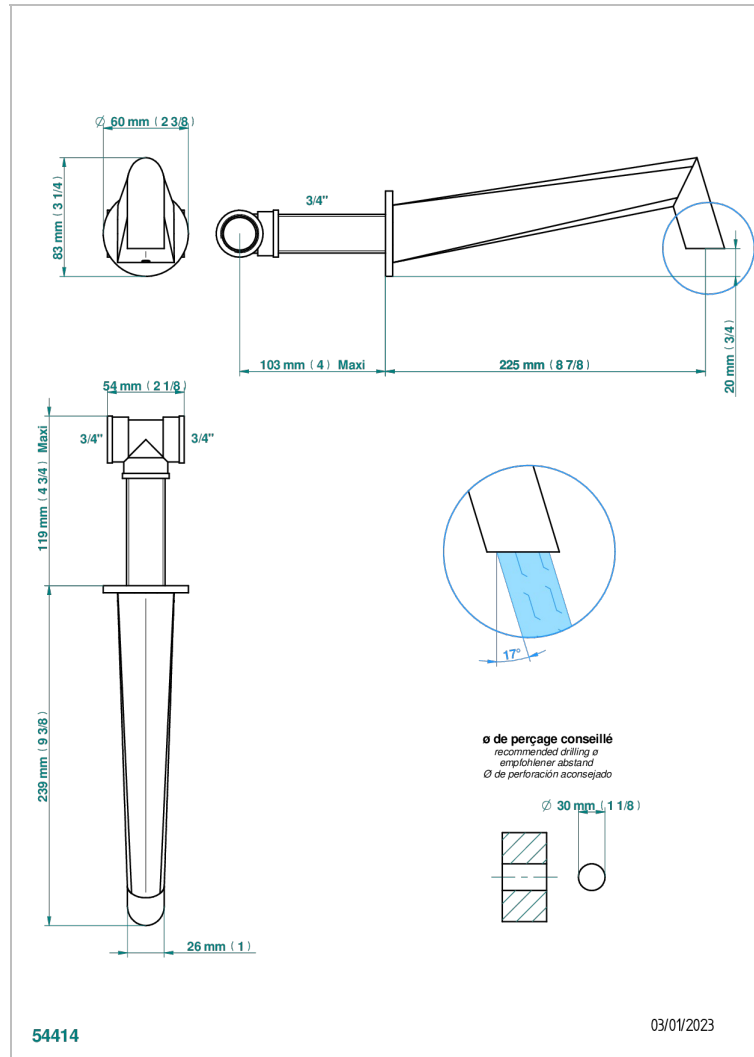

METAMORPHOSE WHITE CERAMIC

G6E-22SG

Wall mounted super goliath bath spout

CHARACTERISTIC

- Métamorphose White Ceramic
- Wall mounted super goliath bath spout

AVAILABLE FINITIONS

Antique nickel - H28
Black ceram - D30
Blush PVD - H62
Brass color PVD - H49
Brown bronze color PVD - F33
Gold color PVD - H52

Nickel color PVD - H55
Polished chrome (color finish) - A02
Polished gold (color finish) - F01
Polished nickel - B01
Soft gold - F30
Soft matt gold - F31

Umber PVD - H66
Varnished matt antique red copper (color finish) - H07