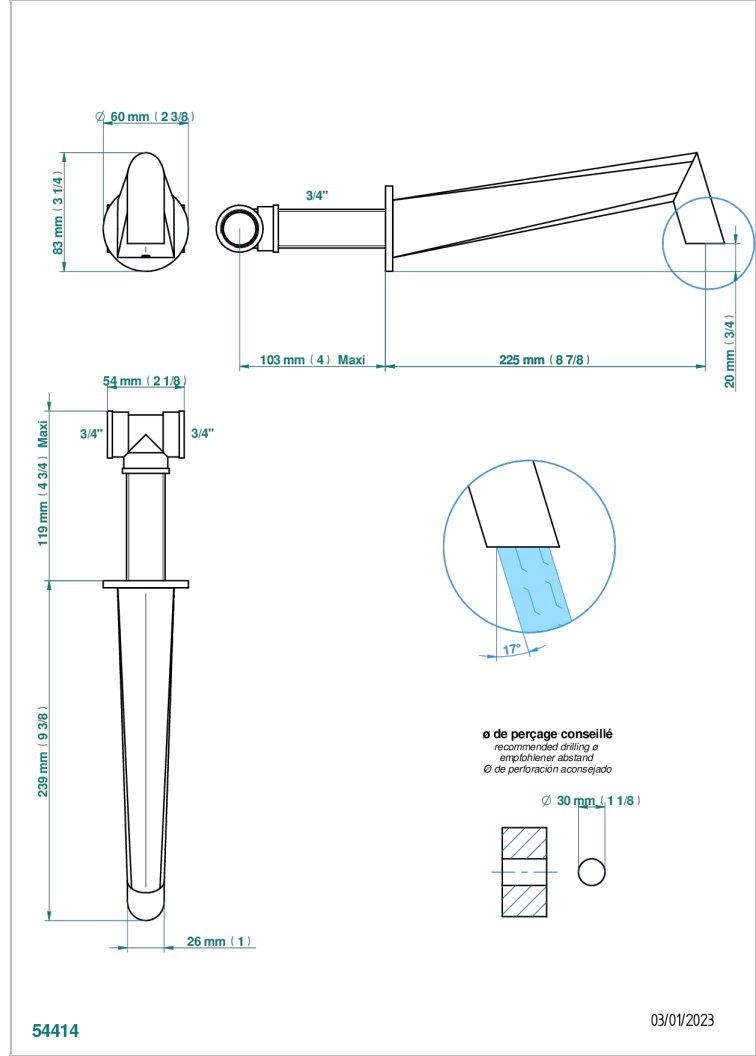

# METAMORPHOSE WHITE CERAMIC

G6E-22SG

Wall mounted super goliath bath spout

54414

03/01/2023

## CHARACTERISTIC

- Métamorphose White Ceramic
- Wall mounted super goliath bath spout