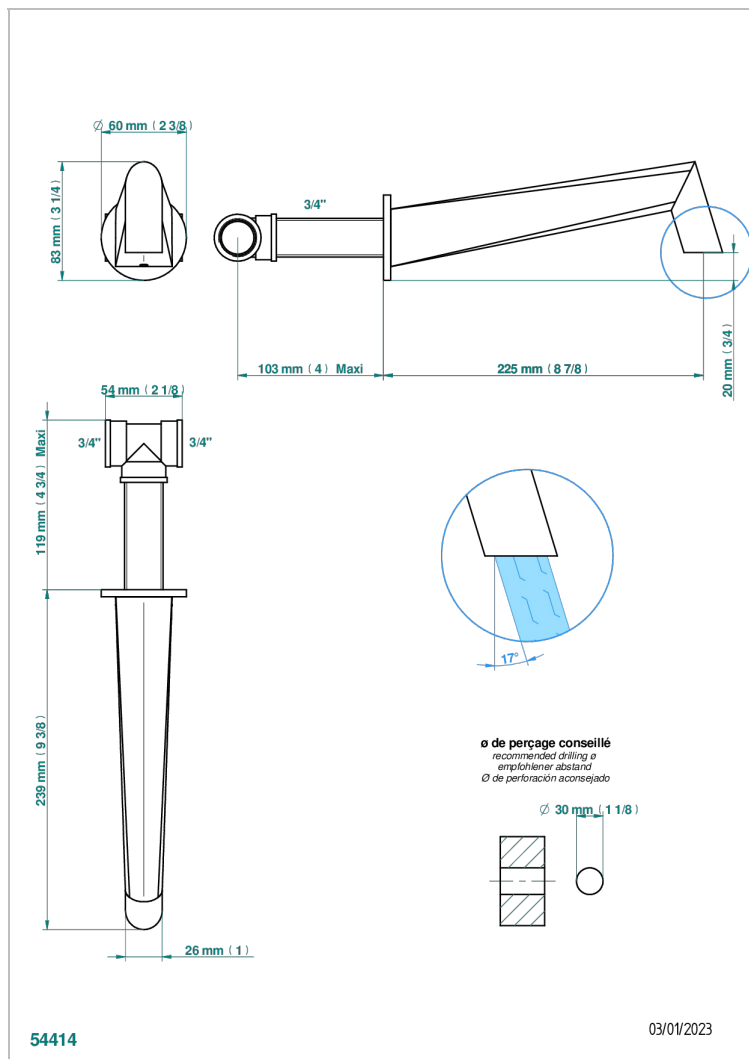

METAMORPHOSE BLACK CERAMIC

G6D-225G

Wall mounted super goliath bath spout

CHARACTERISTIC

- Métamorphose Black Ceramic
- Wall mounted super goliath bath spout

AVAILABLE FINITIONS

Antique nickel - H28
Black ceram - D30
Blush PVD - H62
Brass color PVD - H49
Brown bronze color PVD - F33
Gold color PVD - H52

Nickel color PVD - H55
Polished chrome (color finish) - A02
Polished gold (color finish) - F01
Polished nickel - B01
Soft gold - F30
Soft matt gold - F31

Umber PVD - H66
Varnished matt antique red copper
(color finish) - H07