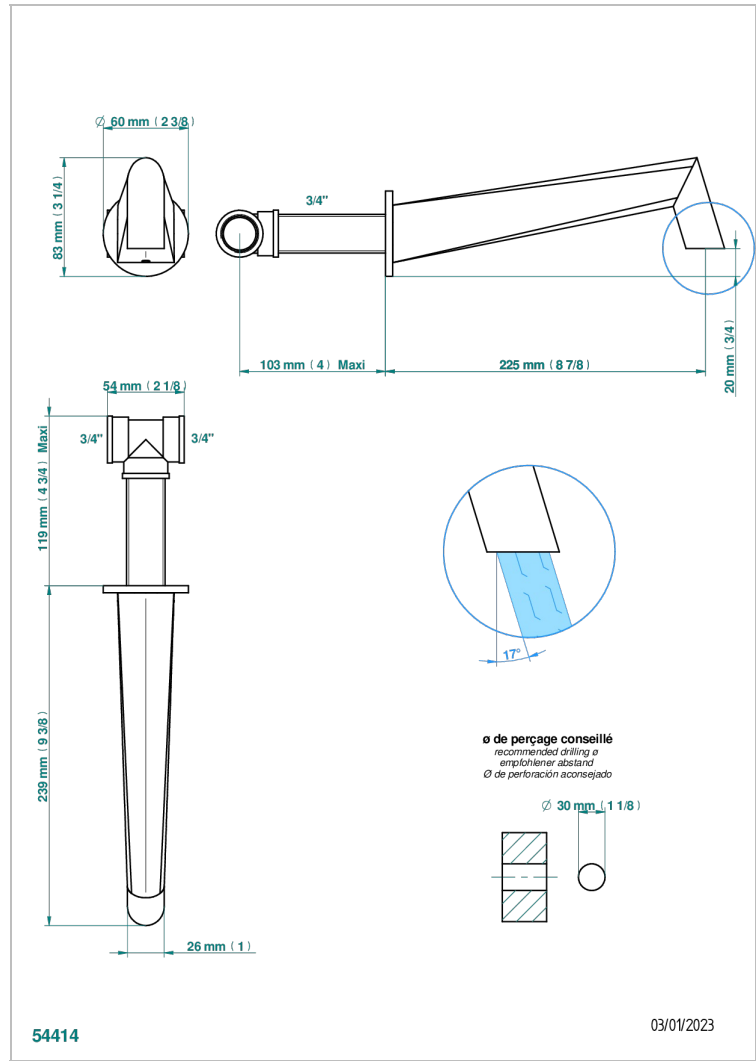

METAMORPHOSE BLACK CERAMIC

G6D-225G

Wall mounted super goliath bath spout

CHARACTERISTIC

- Métamorphose Black Ceramic
- Wall mounted super goliath bath spout

AVAILABLE FINITIONS

Antique nickel - H28
Black ceram - D30
Blush PVD - H62
Brass color PVD - H49
Brown bronze color PVD - F33
Gold color PVD - H52

Nickel color PVD - H55
Polished chrome (color finish) - A02
Polished gold (color finish) - F01
Polished nickel - B01
Soft gold - F30
Soft matt gold - F31

Umber PVD - H66
Varnished matt antique red copper (color finish) - H07