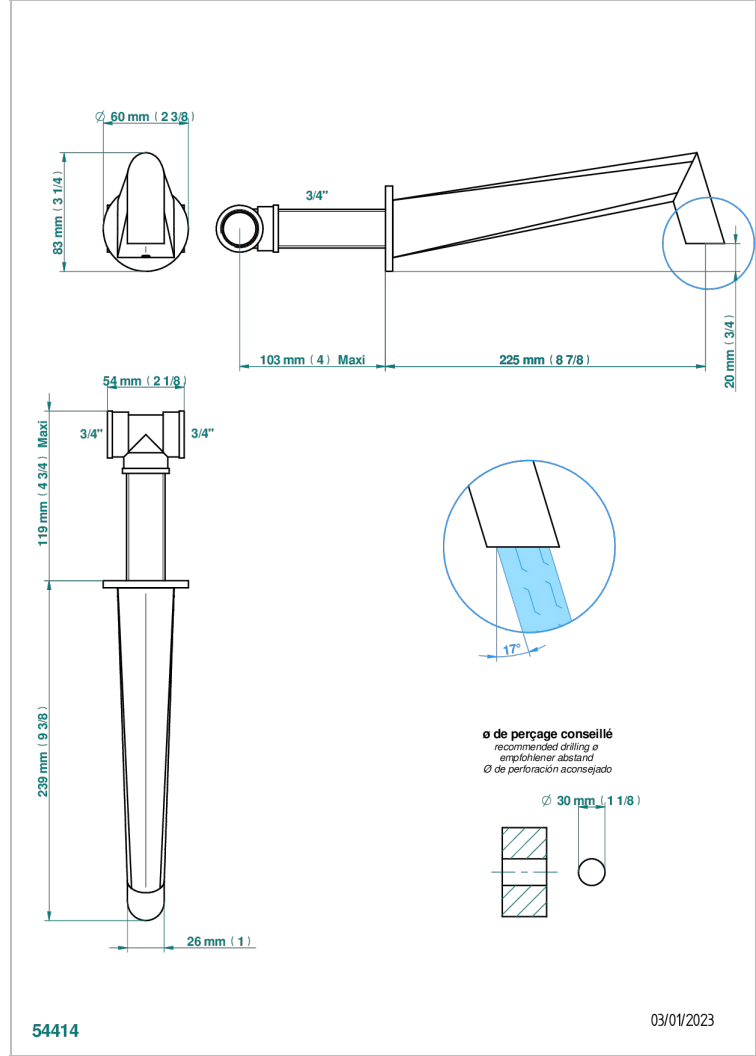

METAMORPHOSE CARBON

G6C-22SG

Wall mounted super goliath bath spout

THG[®]
PARIS

CHARACTERISTIC

- Métamorphose Carbon
- Wall mounted super goliath bath spout

AVAILABLE FINITIONS

Antique nickel - H28
Black ceram - D30
Blush PVD - H62
Brass color PVD - H49
Brown bronze color PVD - F33
Gold color PVD - H52

Nickel color PVD - H55
Polished chrome (color finish) - A02
Polished gold (color finish) - F01
Polished nickel - B01
Soft gold - F30
Soft matt gold - F31

Umber PVD - H66
Varnished matt antique red copper (color finish) - H07