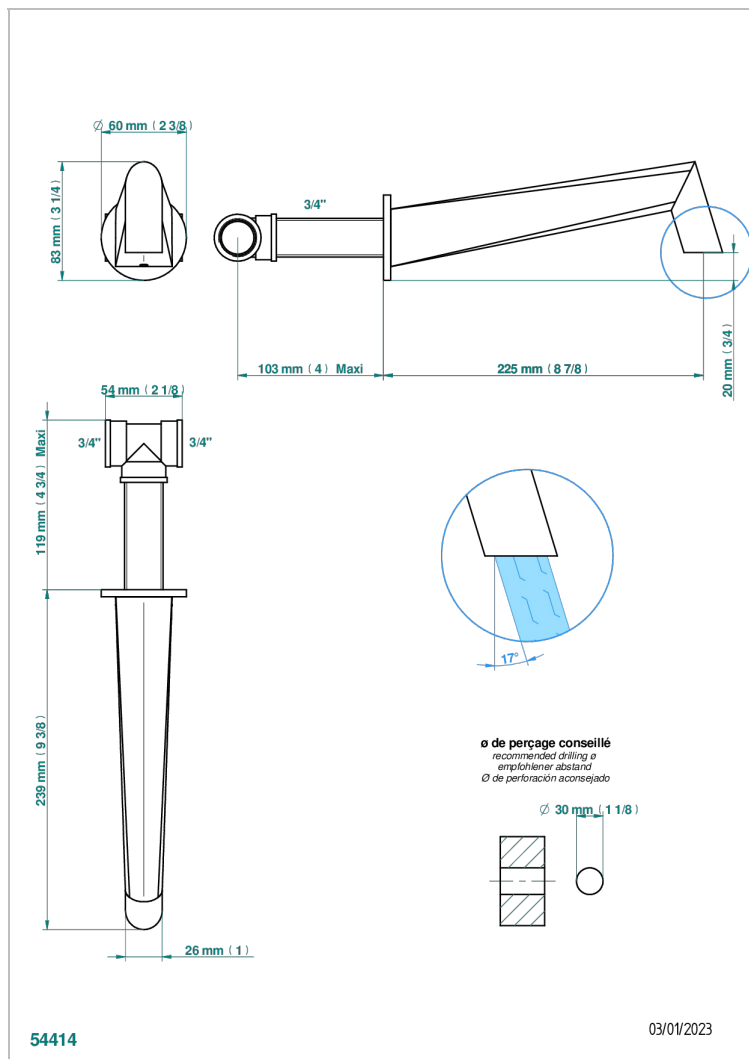

# METAMORPHOSE WITH LEVER

G6B-22SG

Wall mounted super goliath bath spout

## CHARACTERISTIC

- Métamorphose with lever
- Wall mounted super goliath bath spout