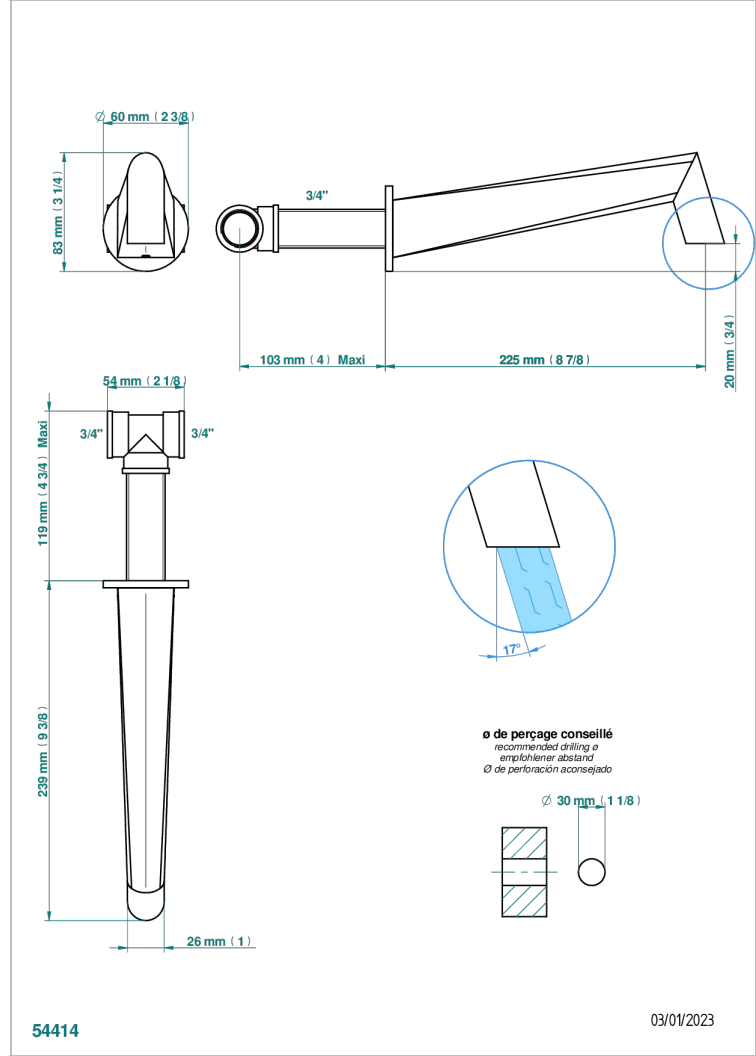

METAMORPHOSE

G6A-22SG

Wall mounted super goliath bath spout

THG[®]
PARIS

CHARACTERISTIC

- Métamorphose
- Wall mounted super goliath bath spout

AVAILABLE FINITIONS

Antique nickel - H28
Black ceram - D30
Blush PVD - H62
Brass color PVD - H49
Brown bronze color PVD - F33
Gold color PVD - H52

Nickel color PVD - H55
Polished chrome (color finish) - A02
Polished gold (color finish) - F01
Polished nickel - B01
Soft gold - F30
Soft matt gold - F31

Umber PVD - H66
Varnished matt antique red copper (color finish) - H07