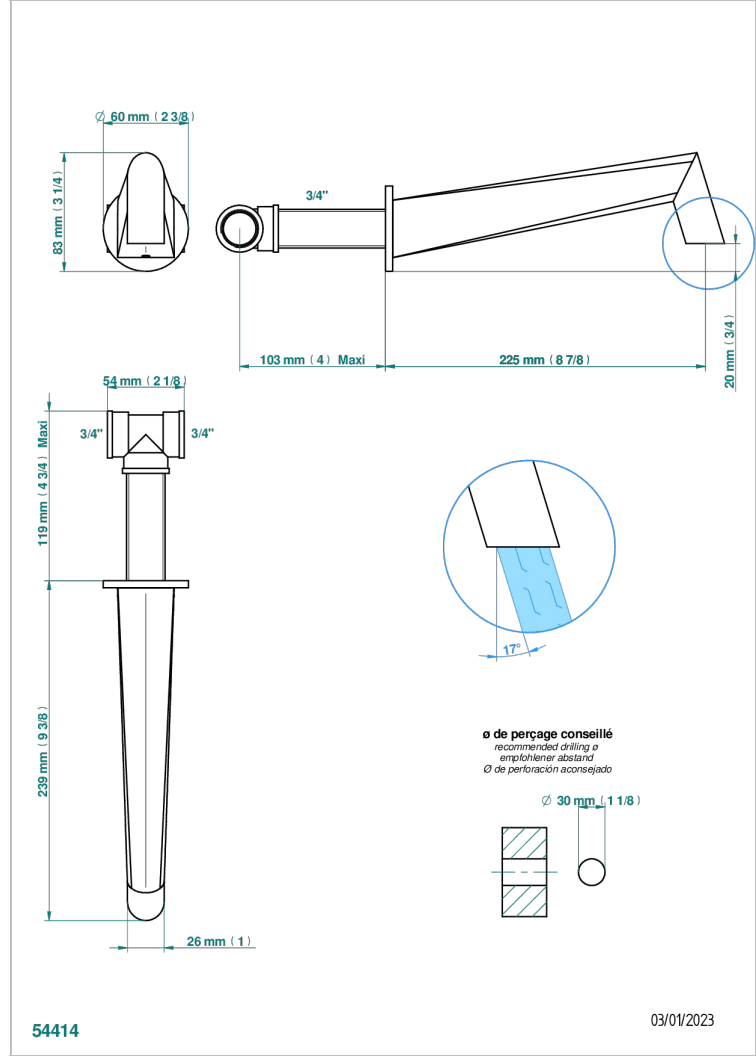

# METAMORPHOSE

G6A-22SG

Wall mounted super goliath bath spout

THG<sup>®</sup>  
PARIS

## CHARACTERISTIC

- Métamorphose
- Wall mounted super goliath bath spout