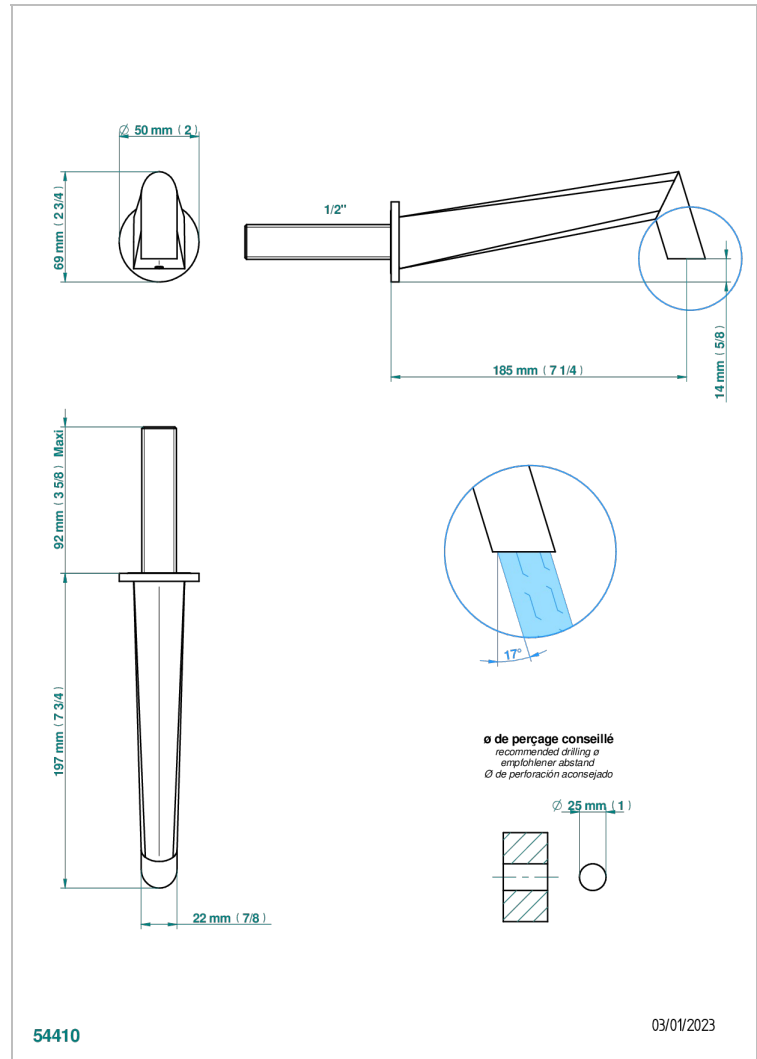

# NEW ISLAND

U5N-22GAB

Wall mounted basin, goliath spout, 1/2" , without T junction

THG<sup>®</sup>  
PARIS

## CHARACTERISTIC

- New Island
- Wall mounted basin, goliath spout, 1/2" , without T junction

## TECHNICAL SPECS

- Recommandé : 3 bars (max. 5 bars) - Advised : 43,5 psi (max. 72 psi)
- 8,3 l/min à 3 bars (2.2 gpm at 43.5 psi)