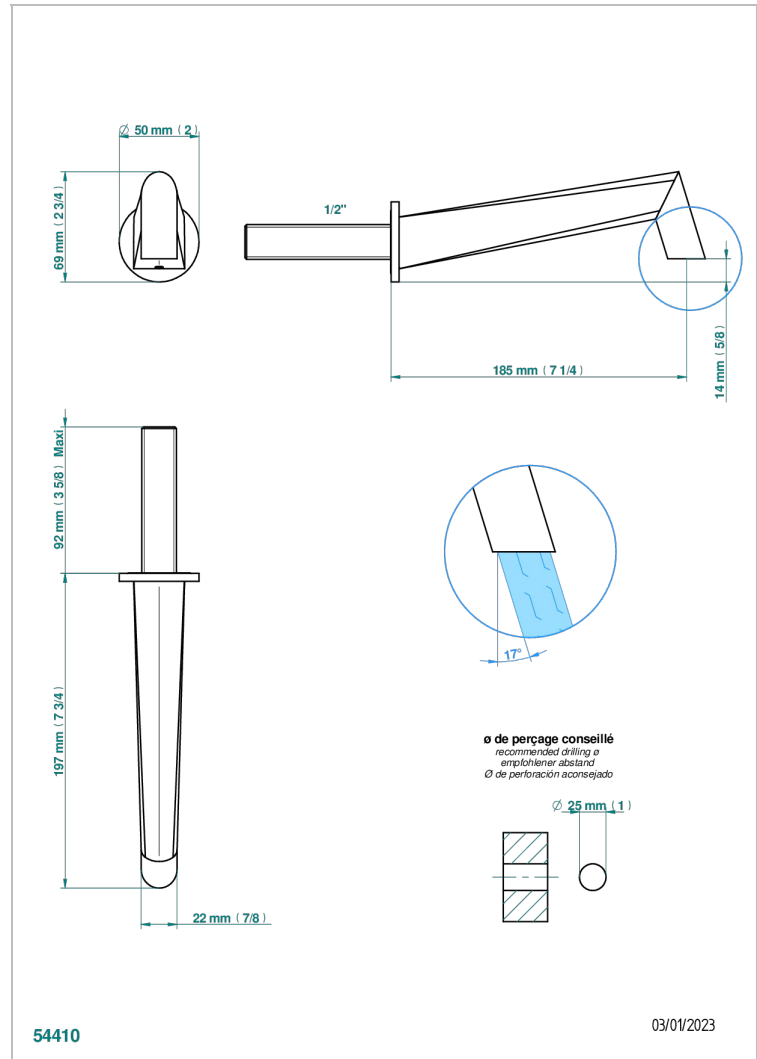

# METAMORPHOSE WITH LEVER

G6B-22GAB

Wall mounted basin, goliath spout, 1/2" , without T junction

THG<sup>®</sup>  
PARIS

## CHARACTERISTIC

- Métamorphose with lever
- Wall mounted basin, goliath spout, 1/2" , without T junction

## RELATED SKU'S

- Ref. G00-309/B Free-flow basin waste with grid
- Ref. G00-309/S Bottle Trap only for waste
- Ref. G00-316 Click waste
- Ref. G00-308T Adjustable bottle trap, mini 45 mm - maxi 90 mm with 300 mm overflow pipe