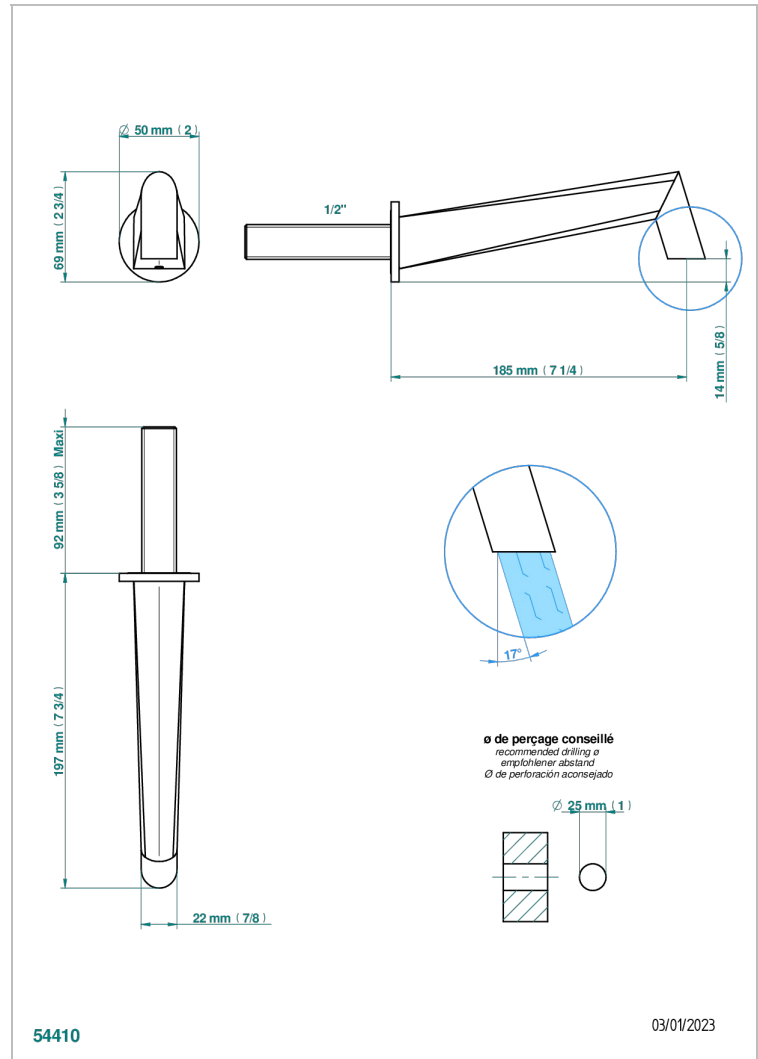

# METAMORPHOSE

G6A-22GAB

Wall mounted basin, goliath spout, 1/2" , without T junction

THG  
PARIS

## CHARACTERISTIC

- Métamorphose
- Wall mounted basin, goliath spout, 1/2" , without T junction