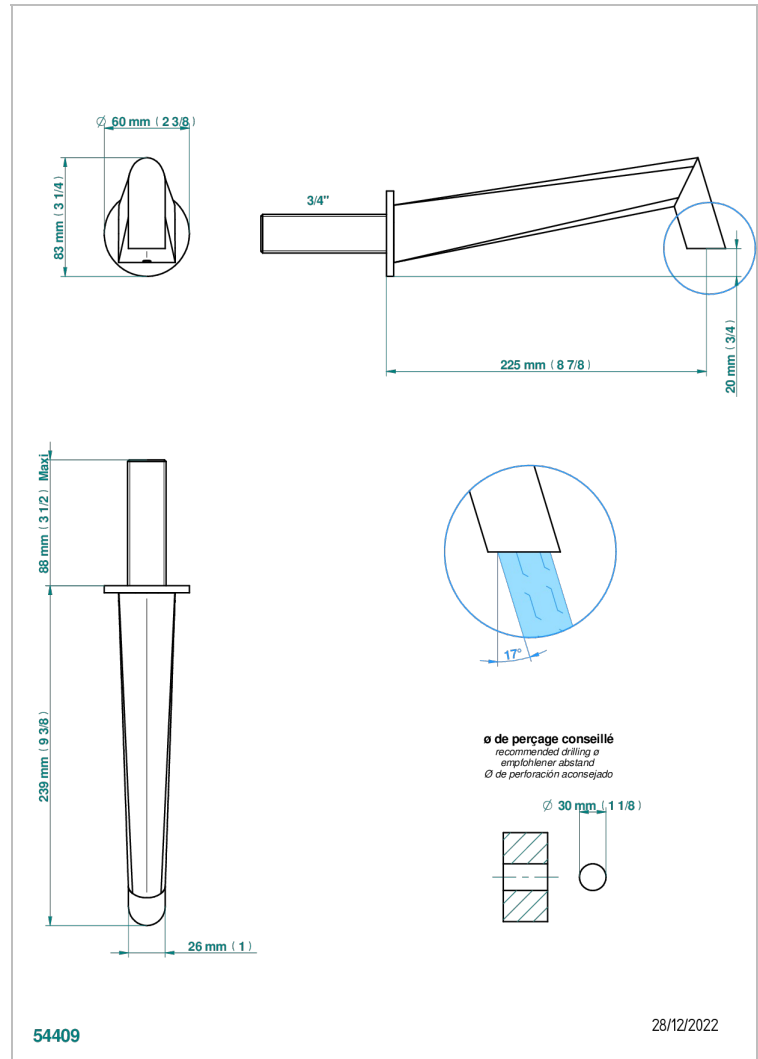

NEW ISLAND

U5N-43SGB

Basin wall spout 3/4 no T junction

THG
PARIS

CHARACTERISTIC

- New Island
- Basin wall spout 3/4 no T junction

TECHNICAL SPECS

- Recommandé : 3 bars (max. 5 bars) - Advised : 43,5 psi (max. 72 psi)
- 8,3 l/min à 3 bars (2.2 gpm at 43.5 psi)

AVAILABLE FINITIONS

Antique nickel - H28
Black ceram - D30
Blush PVD - H62
Brass color PVD - H49
Brown bronze color PVD - F33
Gold color PVD - H52

Graphite PVD - H64
Lacquered light bronze - D01
Matt Umber PVD - H67
Matt blush PVD - H60
Matt brass color PVD - H50
Matt brown bronze color PVD - F34