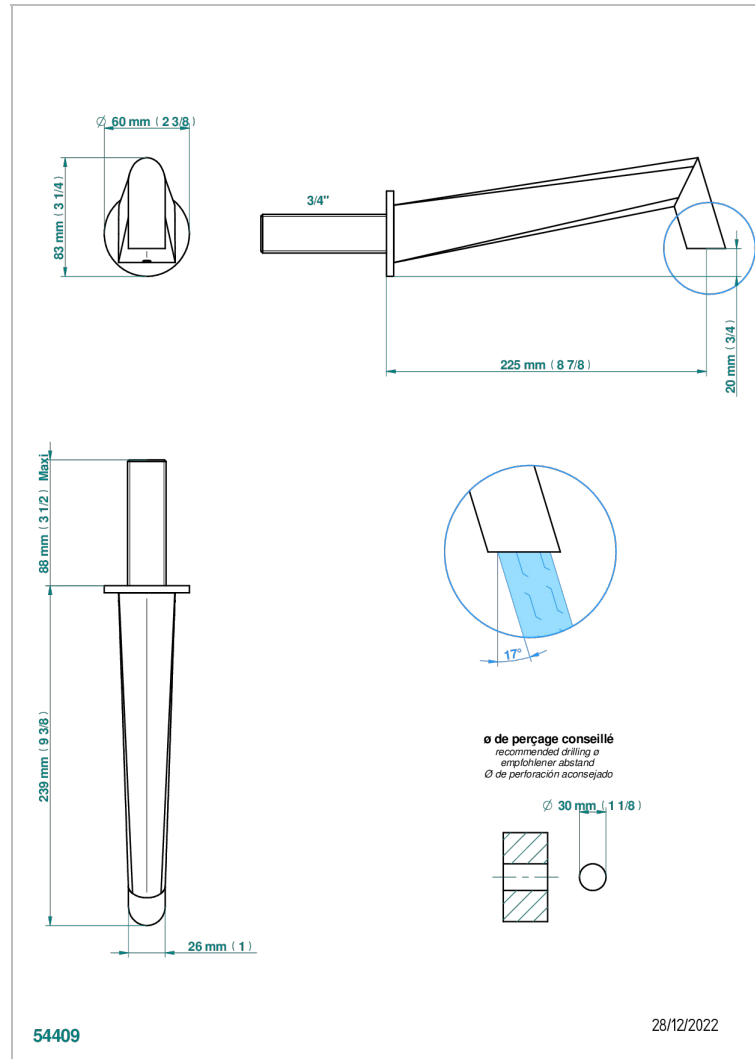

# NEW ISLAND

U5N-43SGB

Basin wall spout 3/4 no T junction

THG<sup>®</sup>  
PARIS

## CHARACTERISTIC

- New Island
- Basin wall spout 3/4 no T junction

## TECHNICAL SPECS

- Recommandé : 3 bars (max. 5 bars) - Advised : 43,5 psi (max. 72 psi)
- 8,3 l/min à 3 bars (2.2 gpm at 43.5 psi)