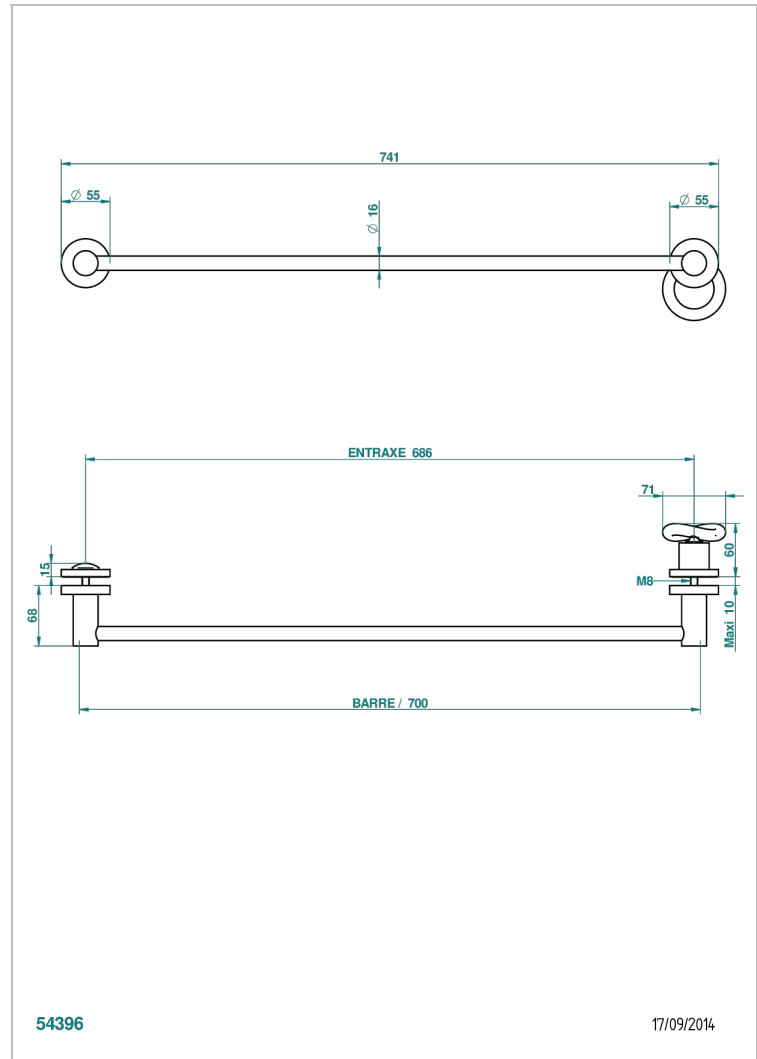

COLLECTION "O"

G4P-514V

THG[®]
PARIS

Towel rail with one rail lg 600 mm for glass door with knob on side and escutcheon the other side

CARACTERÍSTICAS

- Collection "O"
- Towel rail with one rail lg 600 mm for glass door with knob on side and escutcheon the other side