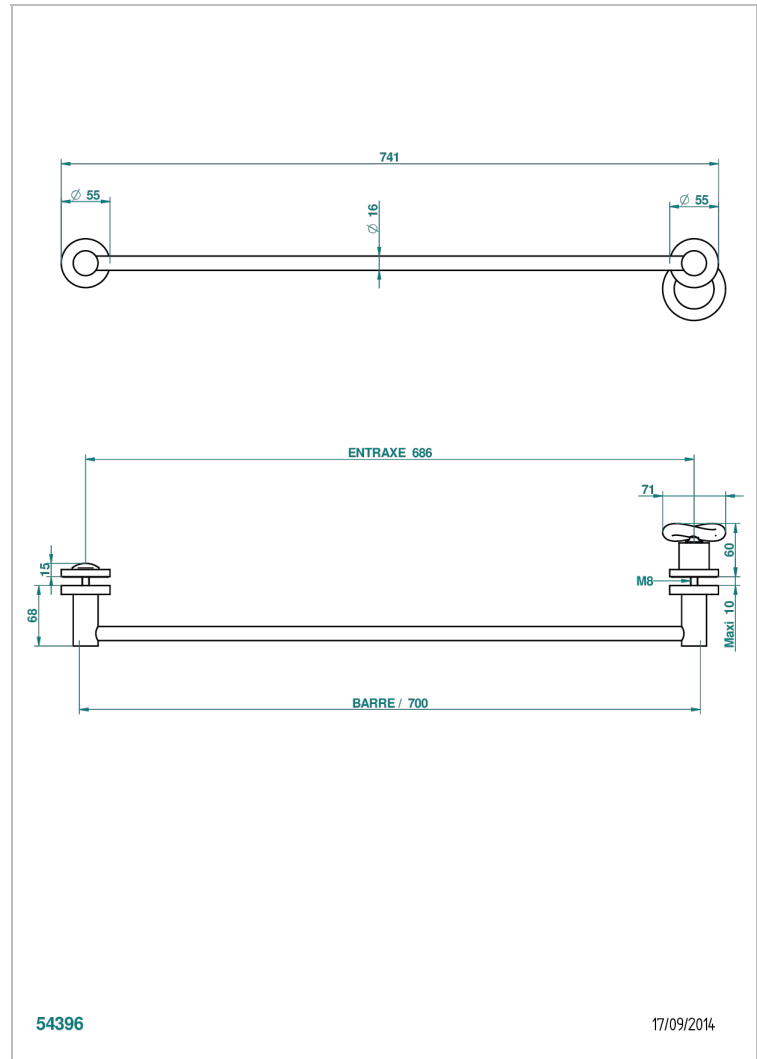

# COLLECTION "O"

G4P-514V

THG<sup>®</sup>  
PARIS

Towel rail with one rail lg 600 mm for glass door with knob on side and escutcheon the other side

## CHARACTERISTIC

- Collection "O"
- Towel rail with one rail lg 600 mm for glass door with knob on side and escutcheon the other side