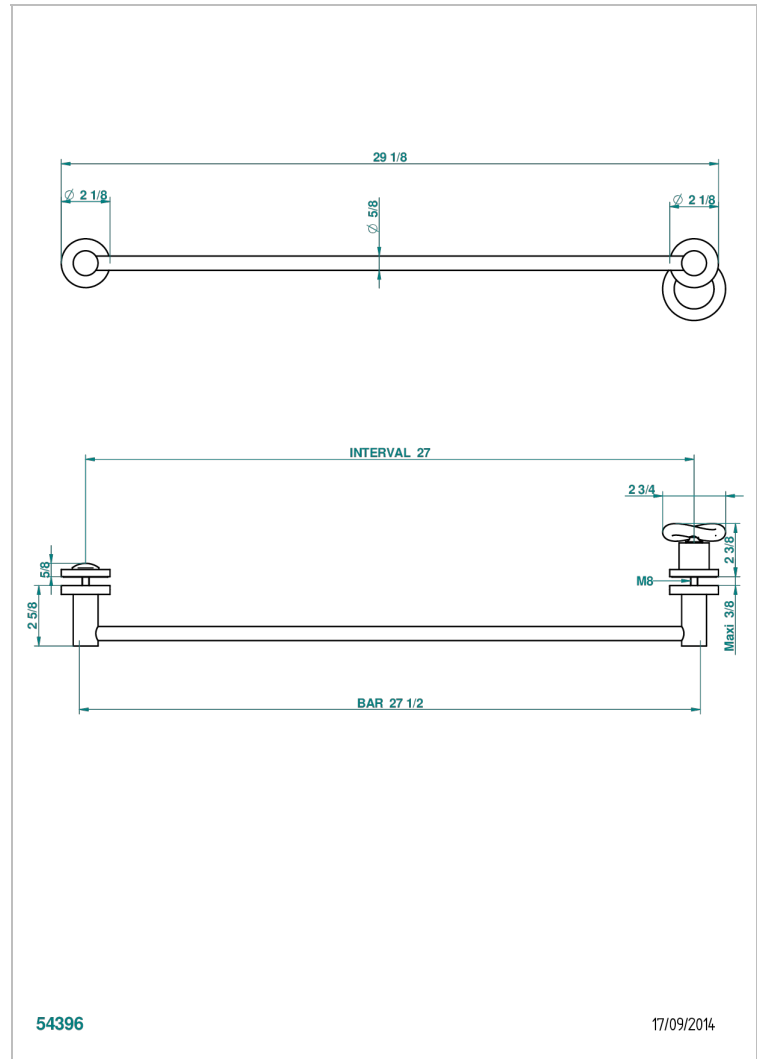

COLLECTION "O"

G4P-514V

THG[®]
PARIS

Towel rail with one rail lg 600 mm for glass door with knob on side and escutcheon the other side

CARACTERÍSTICAS

- Collection "O"
- Towel rail with one rail lg 600 mm for glass door with knob on side and escutcheon the other side