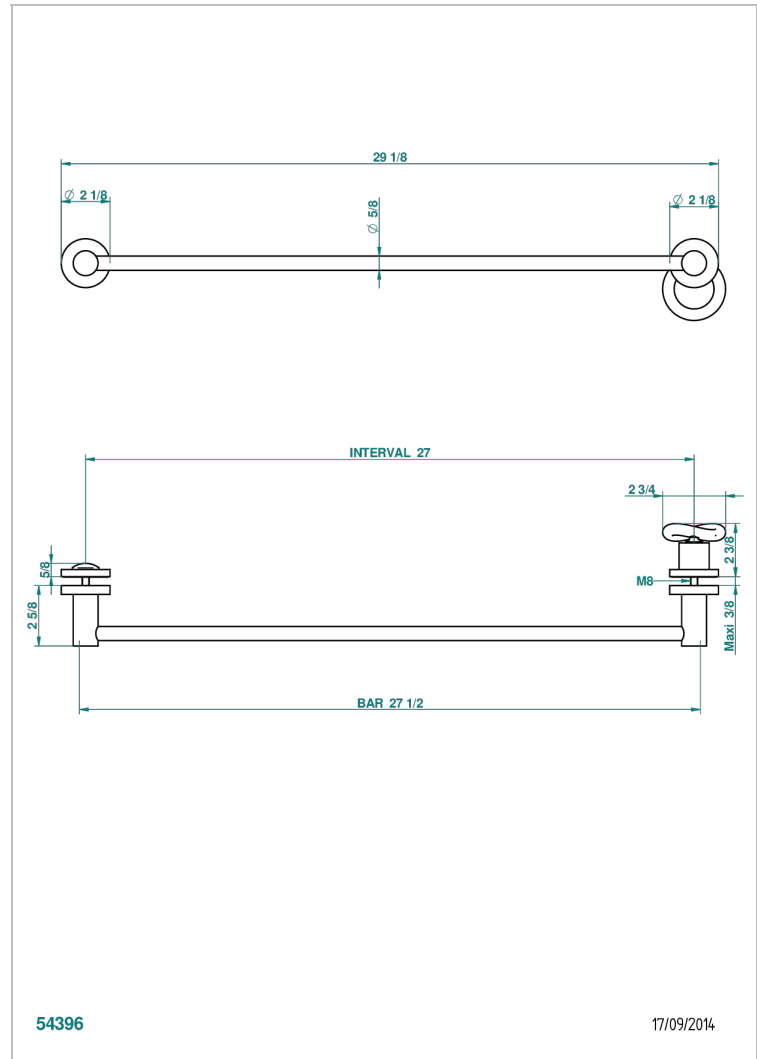

COLLECTION "O"

G4P-514V

THG[®]
PARIS

Towel rail with one rail lg 600 mm for glass door with knob on side and escutcheon the other side

54396

17/09/2014

CHARACTERISTIC

- Collection "O"
- Towel rail with one rail lg 600 mm for glass door with knob on side and escutcheon the other side