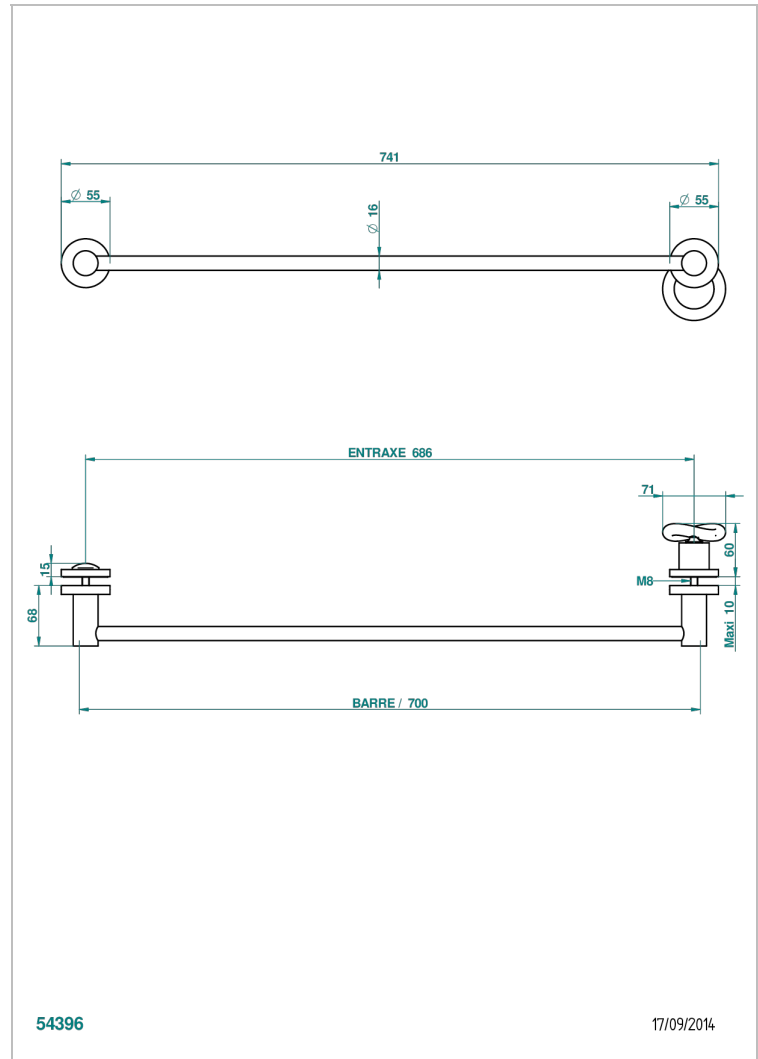

# COLLECTION "O"

G4P-514V

THG<sup>®</sup>  
PARIS

Towel rail with one rail lg 600 mm for glass door with knob on side and escutcheon the other side

54396

17/09/2014

## CARACTERÍSTICAS

- Collection "O"
- Towel rail with one rail lg 600 mm for glass door with knob on side and escutcheon the other side