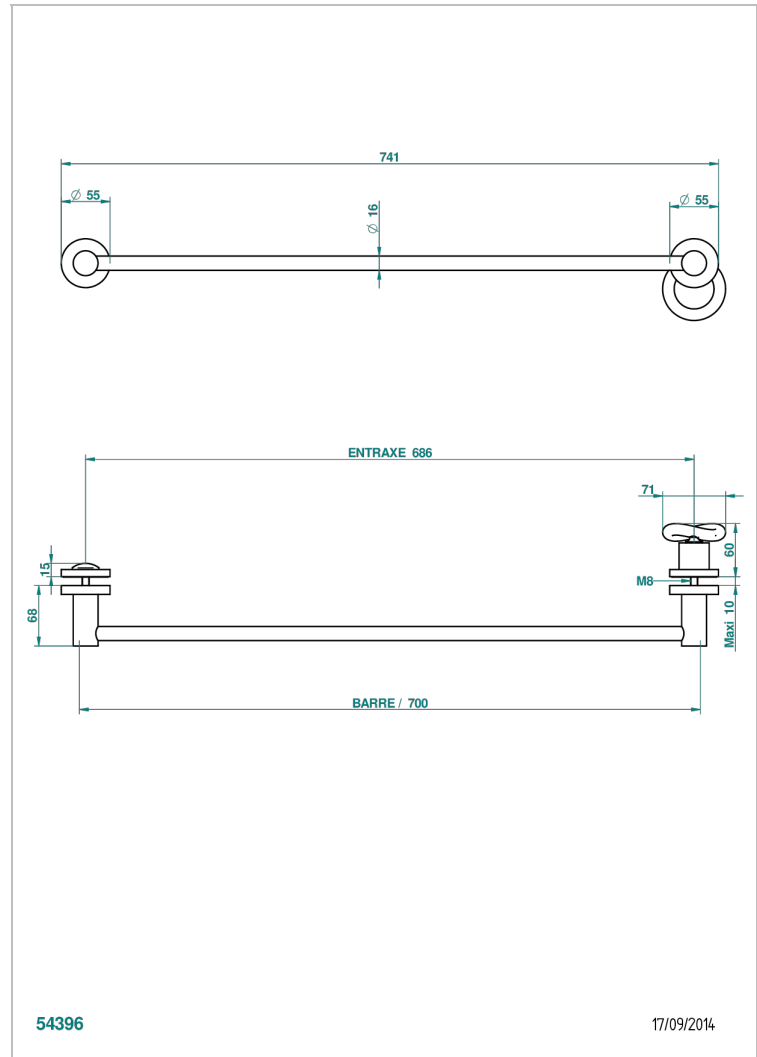

# COLLECTION "O"

G4P-514V

THG<sup>®</sup>  
PARIS

Towel rail with one rail lg 600 mm for glass door with knob on side and escutcheon the other side

## CHARACTERISTIC

- Collection "O"
- Towel rail with one rail lg 600 mm for glass door with knob on side and escutcheon the other side