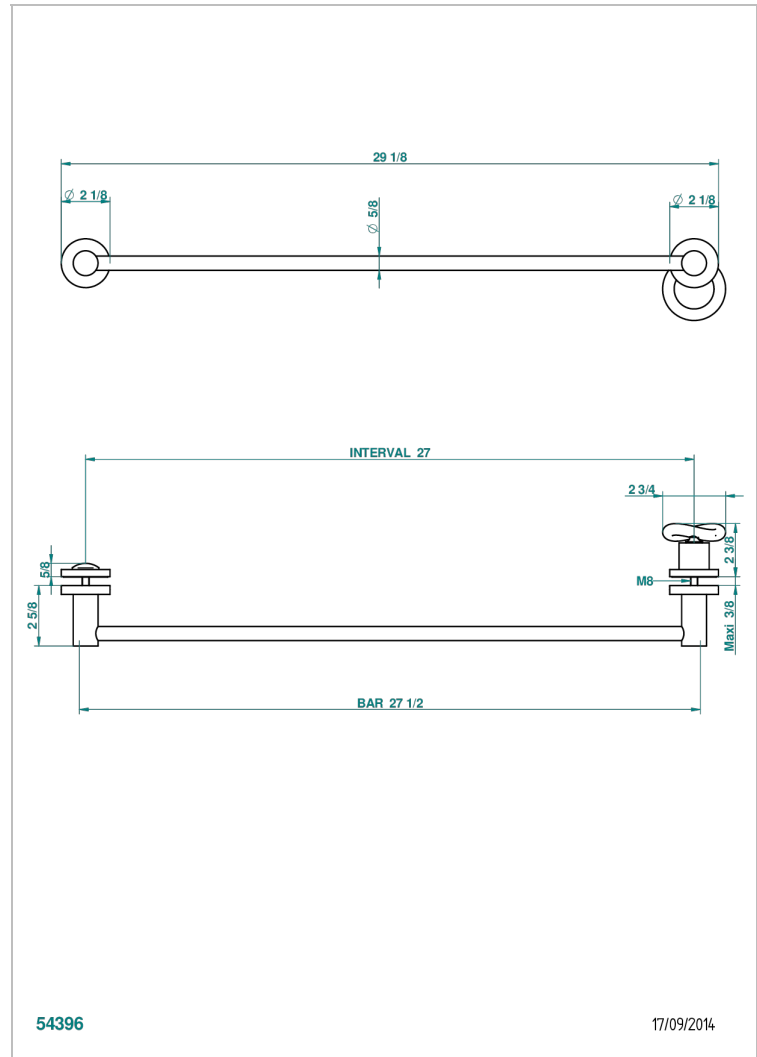

# COLLECTION "O"

G4P-514V

THG<sup>®</sup>  
PARIS

Towel rail with one rail lg 600 mm for glass door with knob on side and escutcheon the other side

## CARACTERÍSTICAS

- Collection "O"
- Towel rail with one rail lg 600 mm for glass door with knob on side and escutcheon the other side