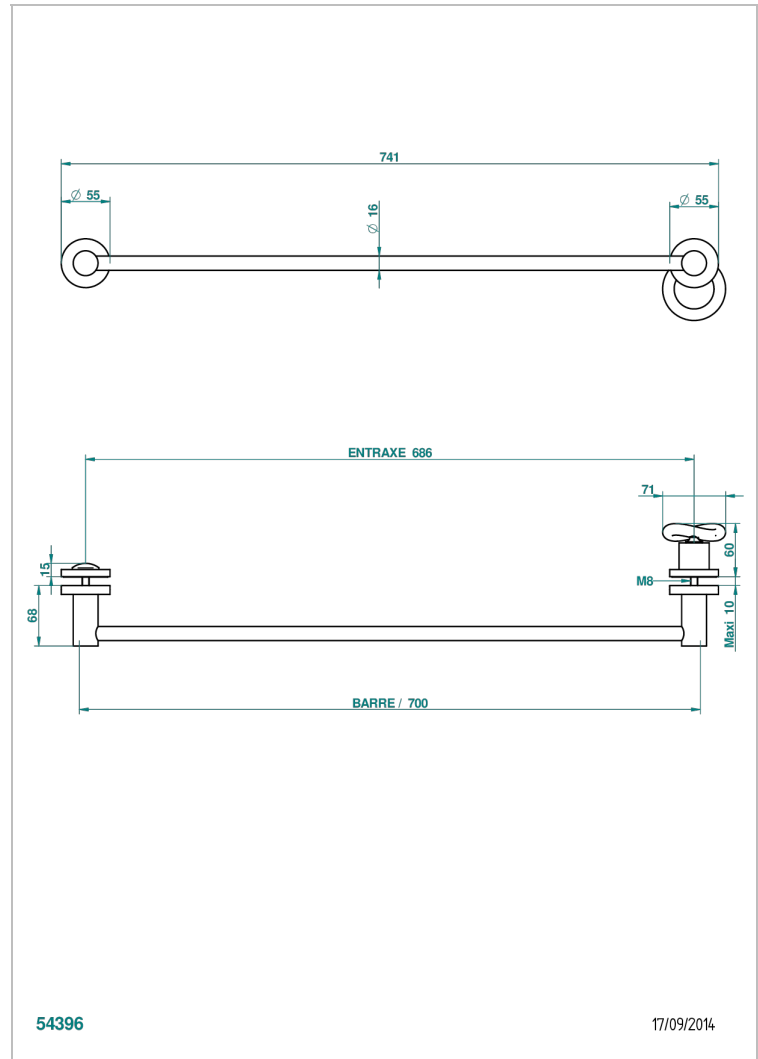

COLLECTION "O"

G4P-514V

THG[®]
PARIS

Towel rail with one rail lg 600 mm for glass door with knob on side and escutcheon the other side

54396

17/09/2014

CARACTERÍSTICAS

- Collection "O"
- Towel rail with one rail lg 600 mm for glass door with knob on side and escutcheon the other side