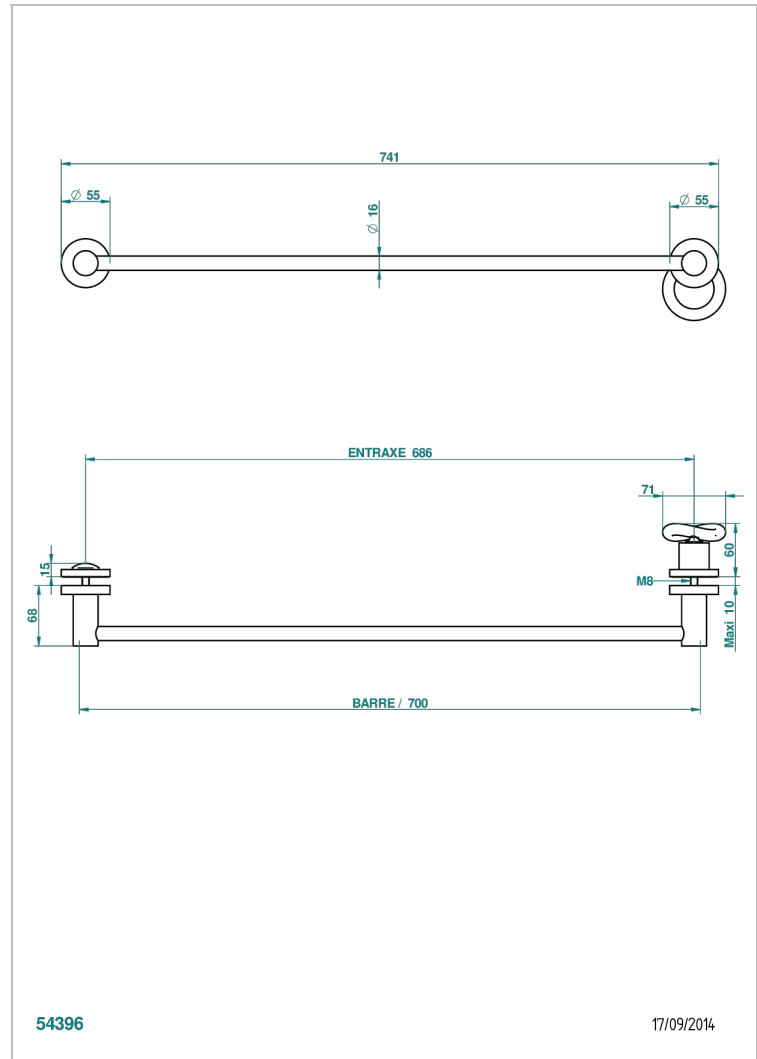

COLLECTION "O"

G4P-514V

THG[®]
PARIS

Towel rail with one rail lg 600 mm for glass door with knob on side and escutcheon the other side

CHARACTERISTIC

- Collection "O"
- Towel rail with one rail lg 600 mm for glass door with knob on side and escutcheon the other side