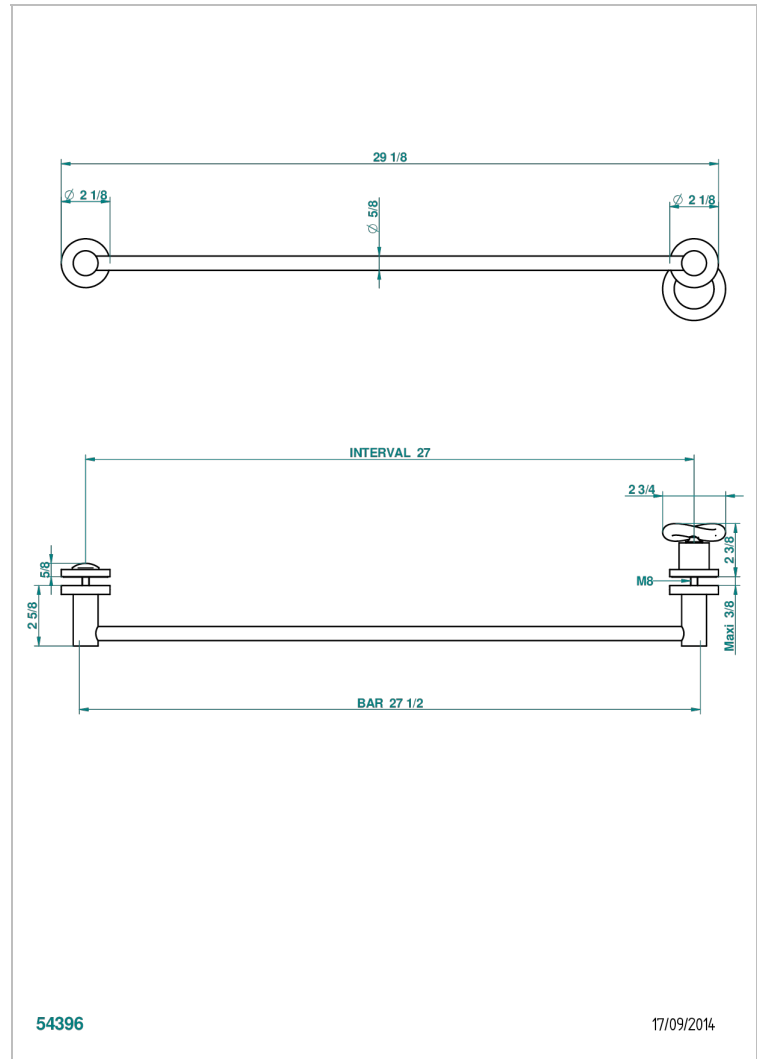

# COLLECTION "O"

G4P-514V

THG<sup>®</sup>  
PARIS

Towel rail with one rail lg 600 mm for glass door with knob on side and escutcheon the other side

54396

17/09/2014

## CARACTERÍSTICAS

- Collection "O"
- Towel rail with one rail lg 600 mm for glass door with knob on side and escutcheon the other side