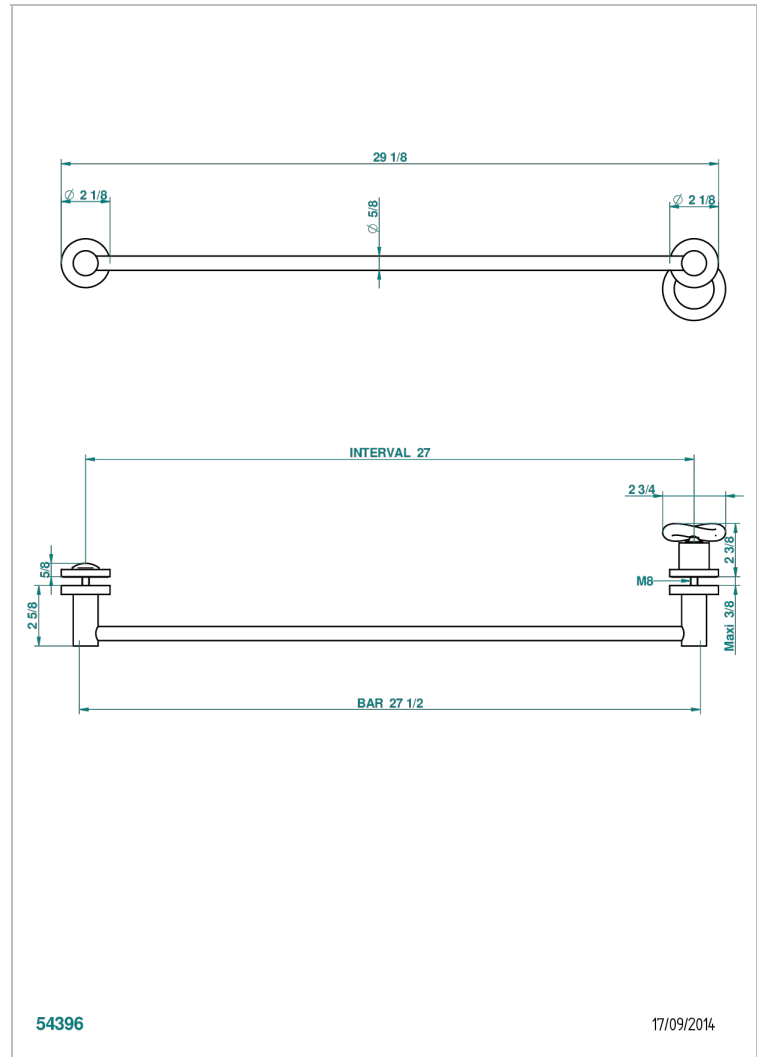

COLLECTION "O"

G4P-514V

THG[®]
PARIS

Towel rail with one rail lg 600 mm for glass door with knob on side and escutcheon the other side

CHARACTERISTIC

- Collection "O"
- Towel rail with one rail lg 600 mm for glass door with knob on side and escutcheon the other side