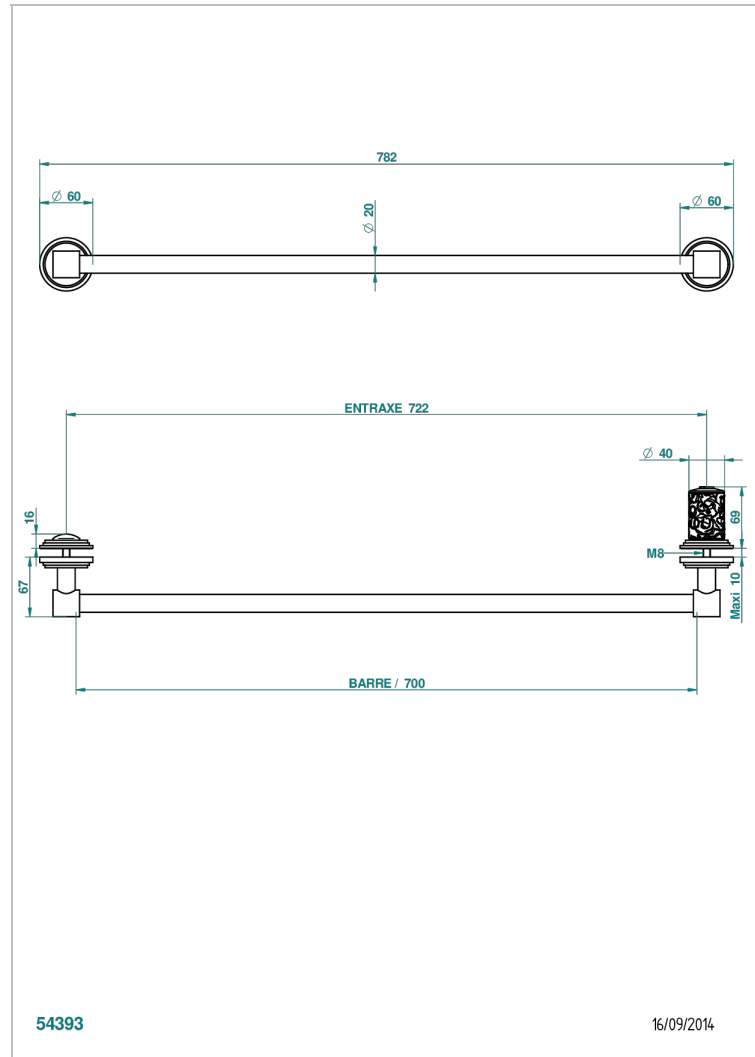

Towel rail with one rail lg 600 mm for glass door with knob on side and escutcheon the other side

### CARACTERÍSTICAS

- Frivole
- Towel rail with one rail lg 600 mm for glass door with knob on side and escutcheon the other side