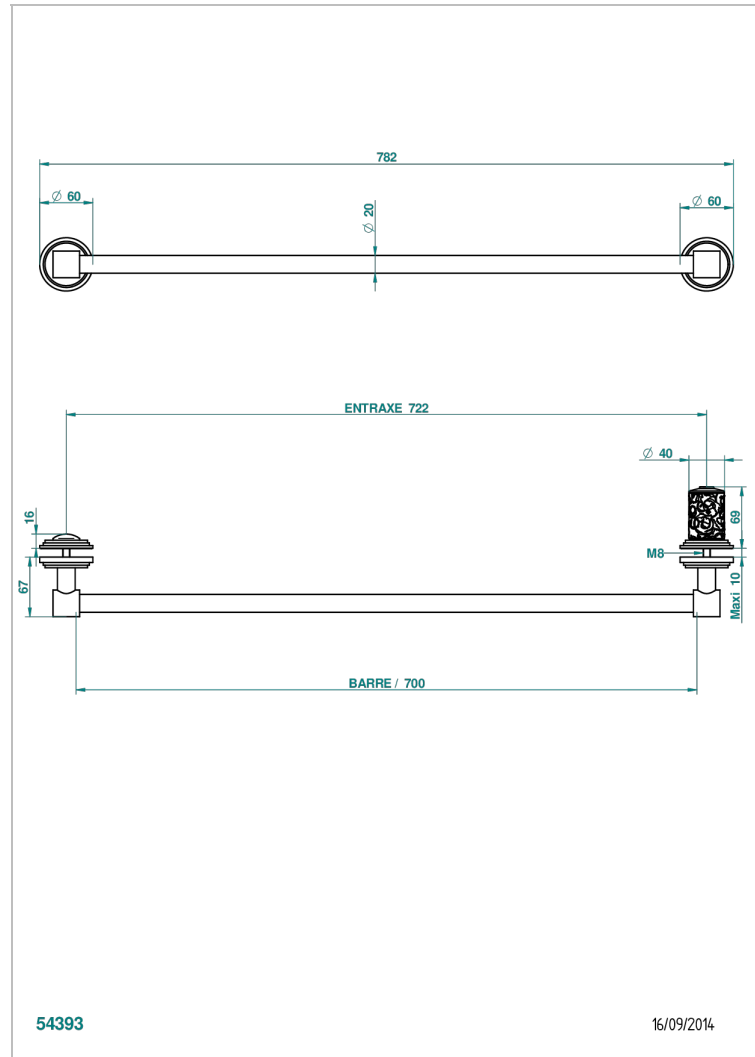

Towel rail with one rail lg 600 mm for glass door with knob on side and escutcheon the other side

CHARACTERISTIC

- Frivole
- Towel rail with one rail lg 600 mm for glass door with knob on side and escutcheon the other side

Umber PVD - H66