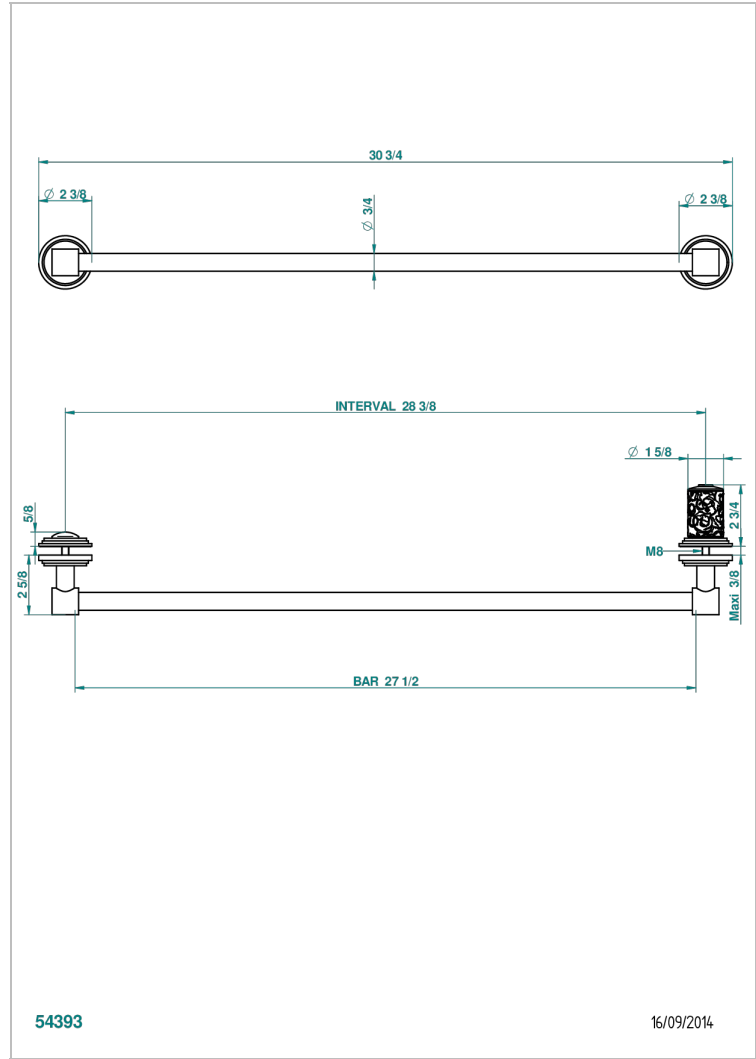

Towel rail with one rail lg 600 mm for glass door with knob on side and escutcheon the other side

CARACTERÍSTICAS

- Frivole
- Towel rail with one rail lg 600 mm for glass door with knob on side and escutcheon the other side