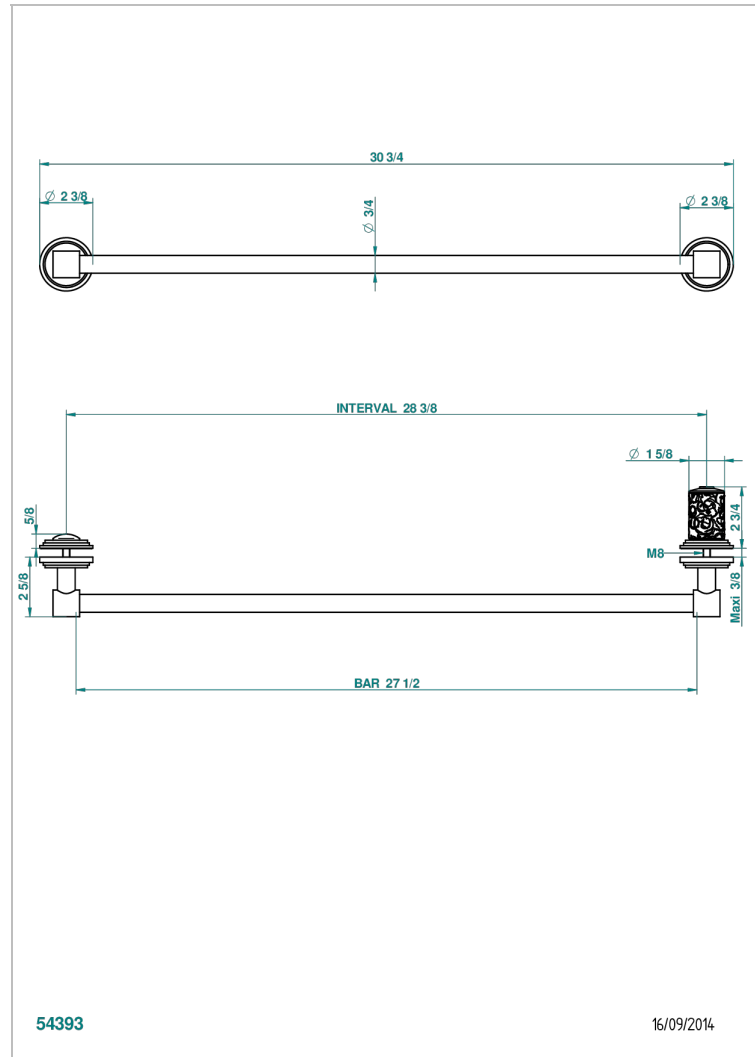

Towel rail with one rail lg 600 mm for glass door with knob on side and escutcheon the other side

CHARACTERISTIC

- Frivole
- Towel rail with one rail lg 600 mm for glass door with knob on side and escutcheon the other side

Umber PVD - H66