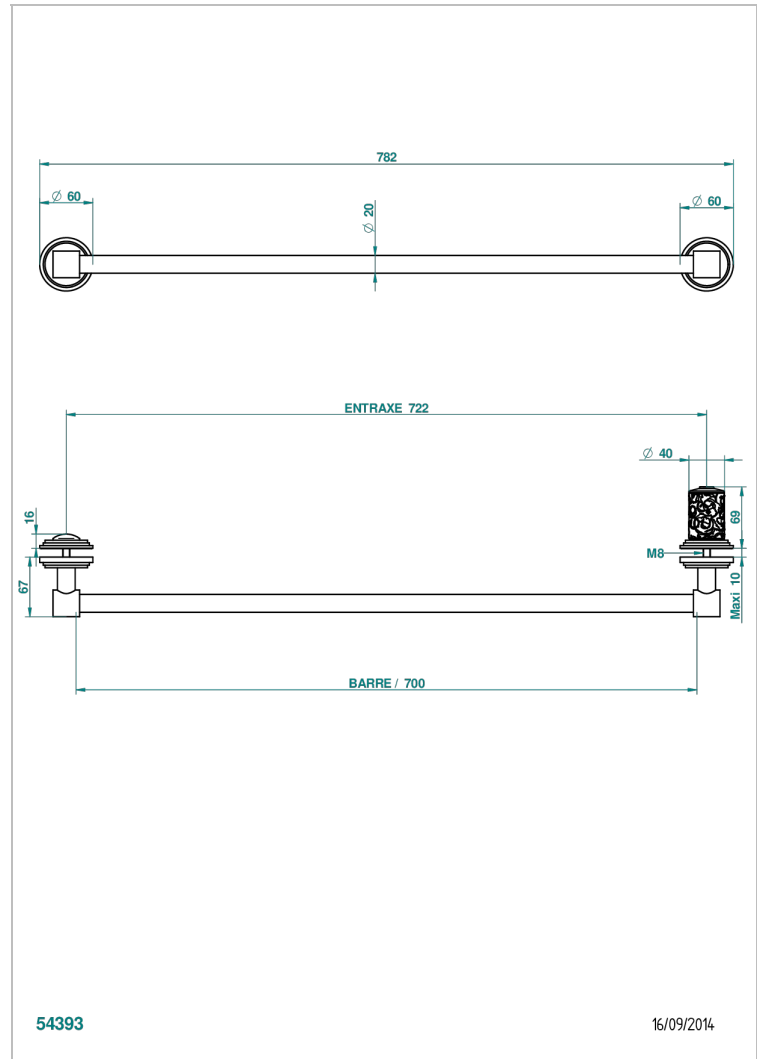

Towel rail with one rail lg 600 mm for glass door with knob on side and escutcheon the other side

54393

16/09/2014

CHARACTERISTIC

- Frivole
- Towel rail with one rail lg 600 mm for glass door with knob on side and escutcheon the other side

AVAILABLE FINITIONS

Antique nickel - H28
Black ceram - D30
Blush PVD - H62
Brass color PVD - H49
Brown bronze color PVD - F33
Gold color PVD - H52

Graphite PVD - H64
Matt Umber PVD - H67
Matt blush PVD - H60
Matt brass color PVD - H50
Matt brown bronze color PVD - F34
Matt chrome - C02