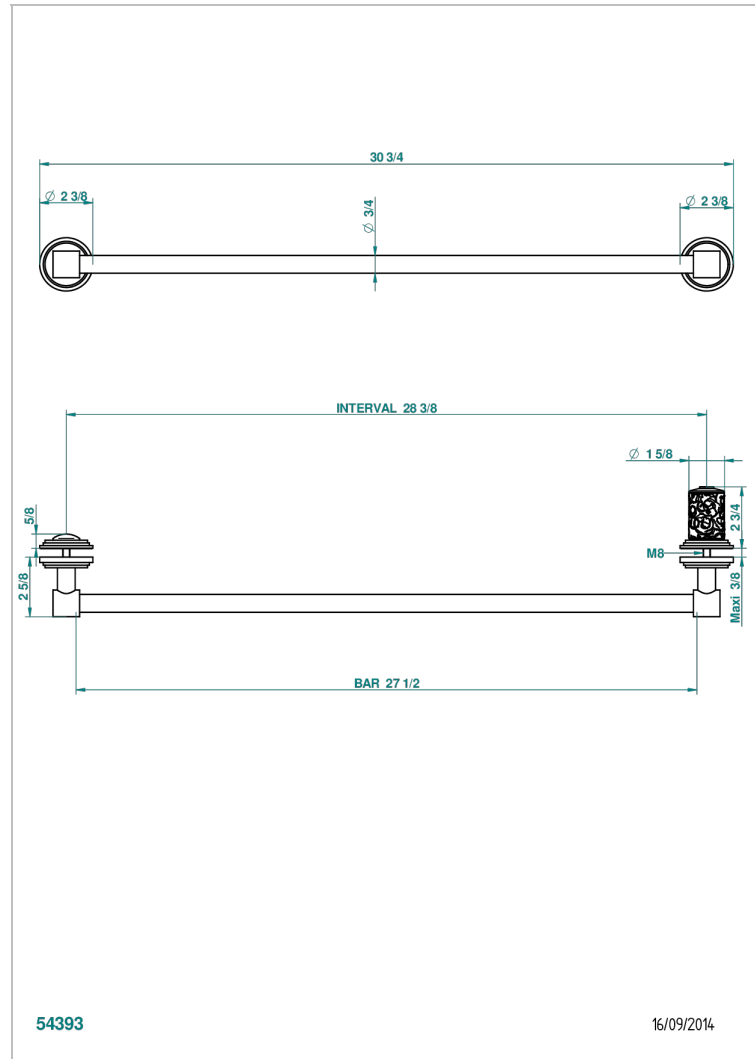

Towel rail with one rail lg 600 mm for glass door with knob on side and escutcheon the other side

### CHARACTERISTIC

- Frivole
- Towel rail with one rail lg 600 mm for glass door with knob on side and escutcheon the other side