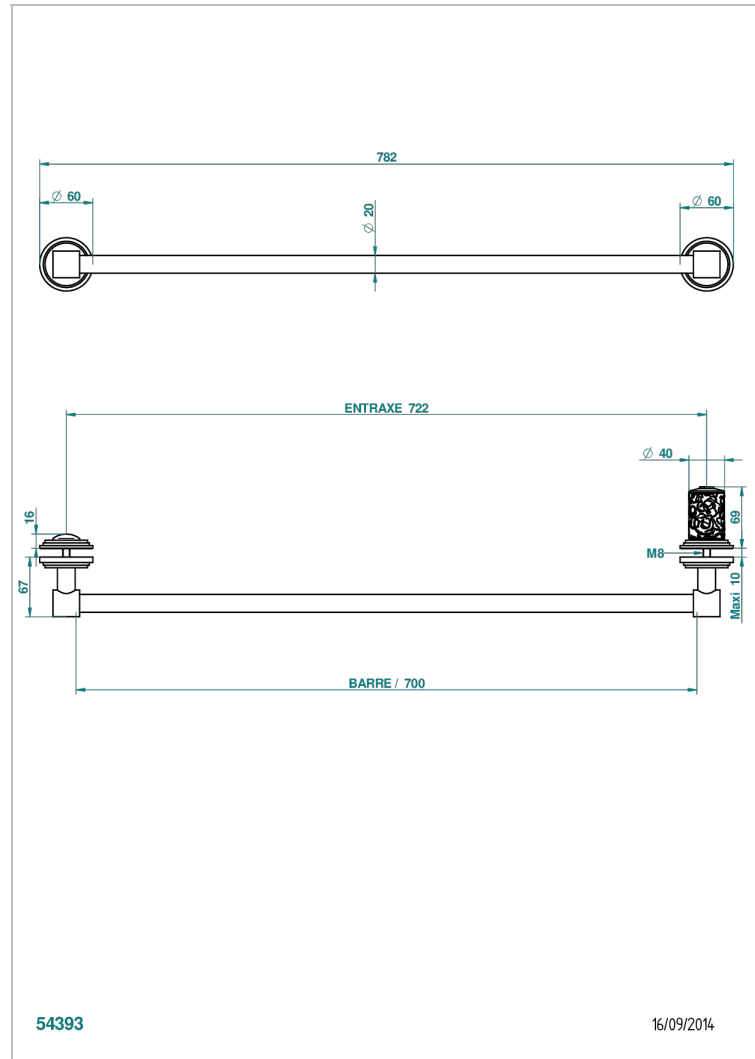

Towel rail with one rail lg 600 mm for glass door with knob on side and escutcheon the other side

CHARACTERISTIC

- Frivole
- Towel rail with one rail lg 600 mm for glass door with knob on side and escutcheon the other side