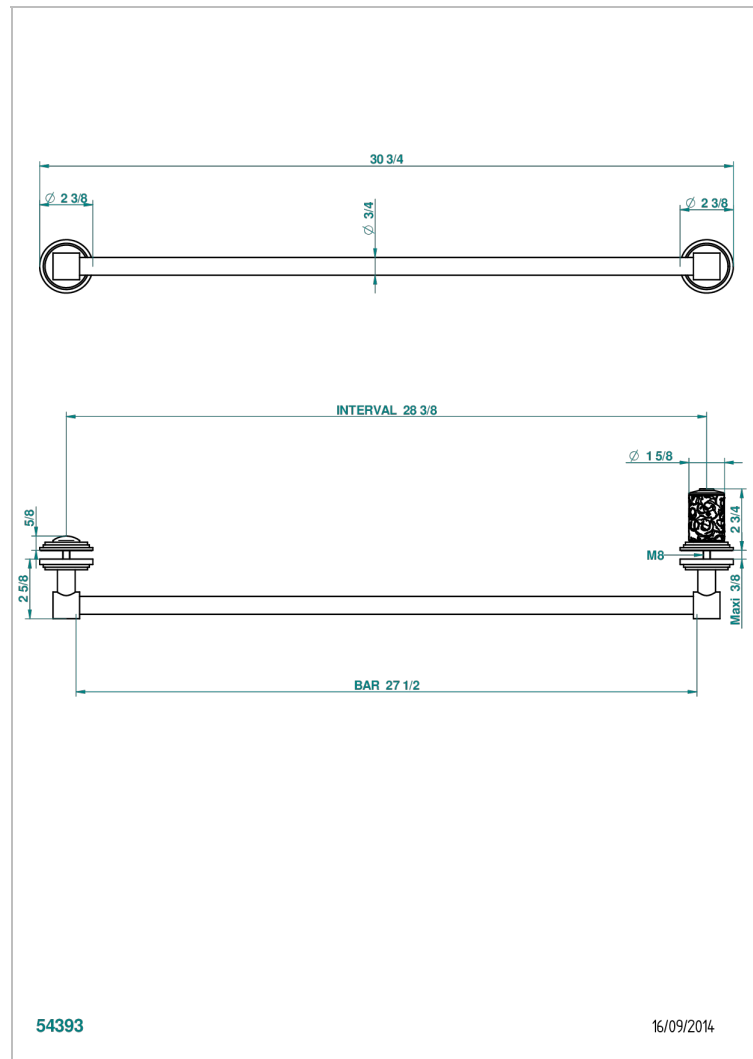

Towel rail with one rail lg 600 mm for glass door with knob on side and escutcheon the other side

CARACTERÍSTICAS

- Frivole
- Towel rail with one rail lg 600 mm for glass door with knob on side and escutcheon the other side