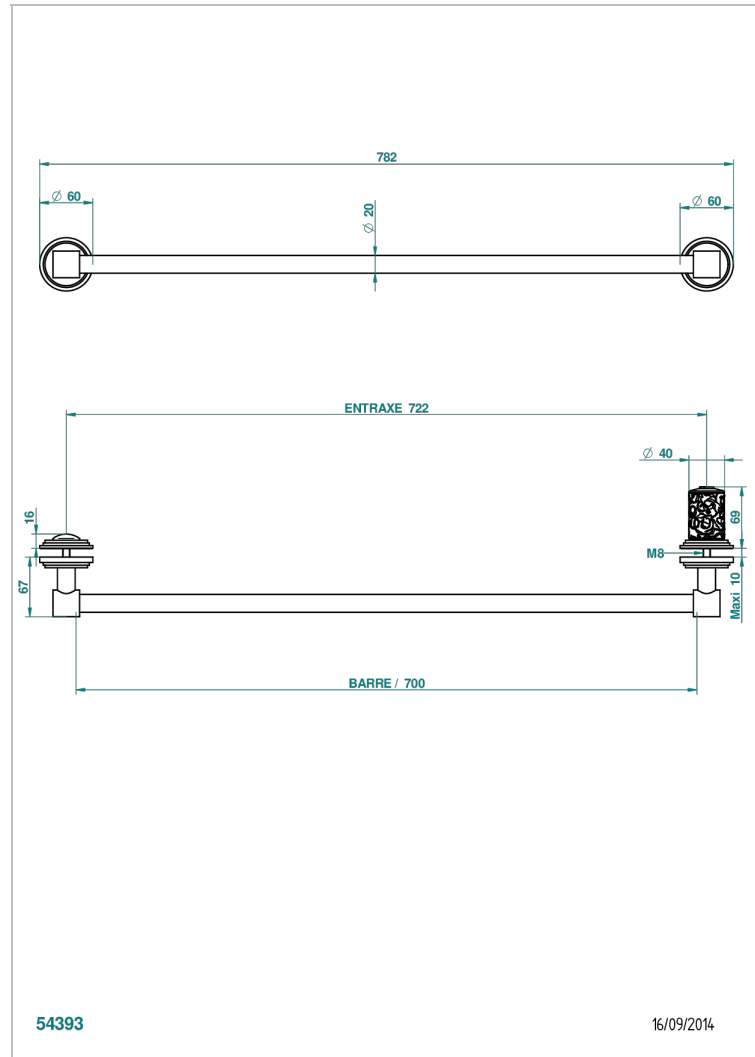

Towel rail with one rail lg 600 mm for glass door with knob on side and escutcheon the other side

CARACTERÍSTICAS

- Frivole
- Towel rail with one rail lg 600 mm for glass door with knob on side and escutcheon the other side