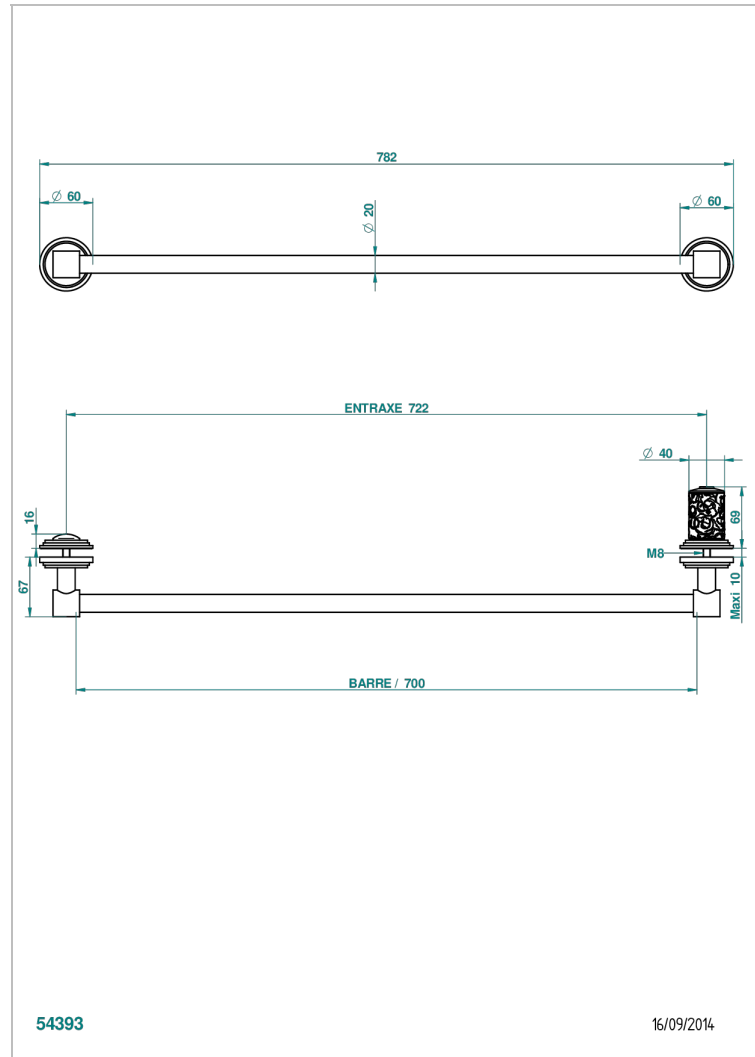

Towel rail with one rail lg 600 mm for glass door with knob on side and escutcheon the other side

CHARACTERISTIC

- Frivole
- Towel rail with one rail lg 600 mm for glass door with knob on side and escutcheon the other side

AVAILABLE FINITIONS

Antique nickel - H28
 Black ceram - D30
 Blush PVD - H62
 Brass color PVD - H49
 Brown bronze color PVD - F33
 Gold color PVD - H52

Graphite PVD - H64
 Matt Umber PVD - H67
 Matt blush PVD - H60
 Matt brass color PVD - H50
 Matt brown bronze color PVD - F34
 Matt chrome - C02