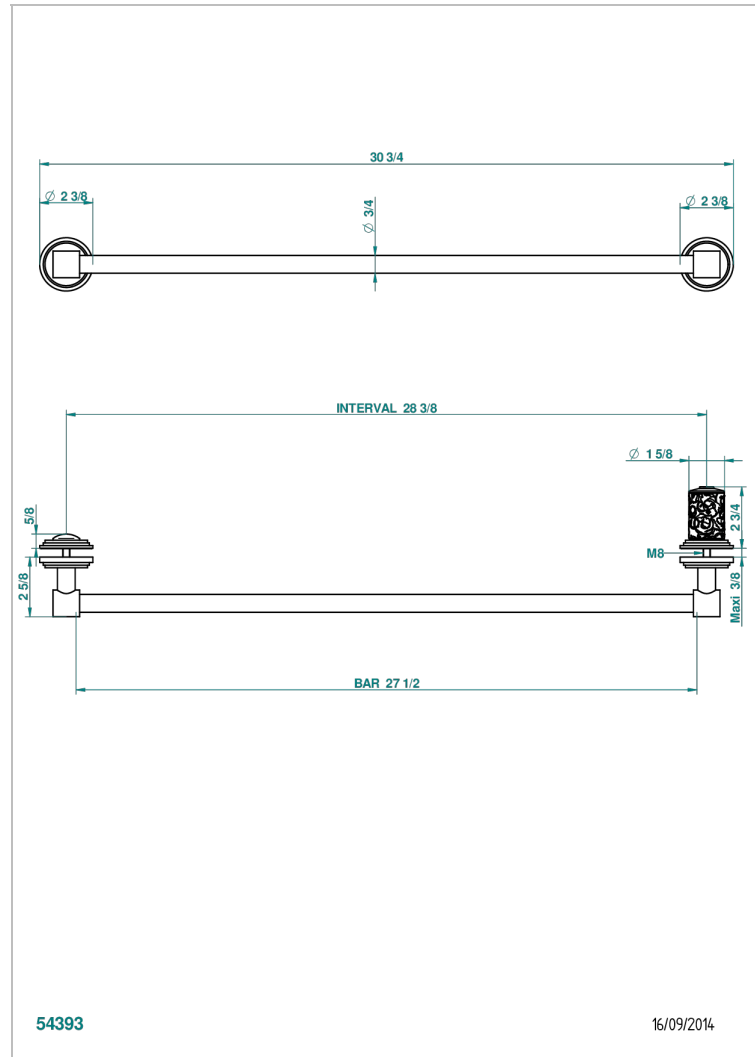

Towel rail with one rail lg 600 mm for glass door with knob on side and escutcheon the other side

CARACTERÍSTICAS

- Frivole
- Towel rail with one rail lg 600 mm for glass door with knob on side and escutcheon the other side