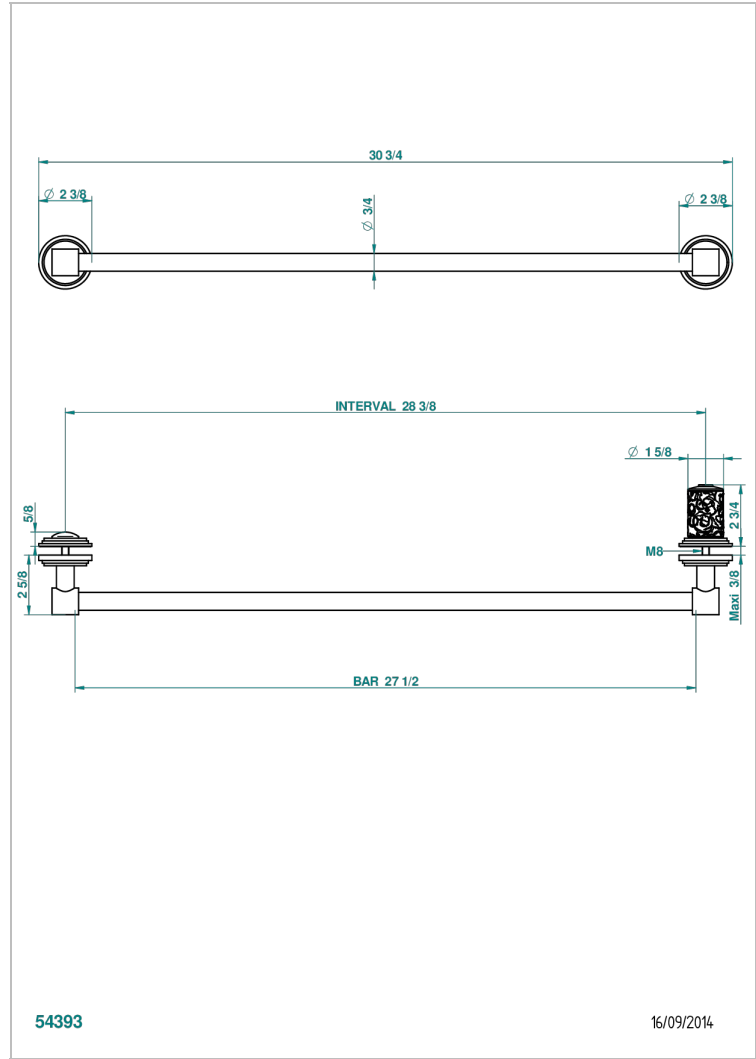

Towel rail with one rail lg 600 mm for glass door with knob on side and escutcheon the other side

CHARACTERISTIC

- Frivole
- Towel rail with one rail lg 600 mm for glass door with knob on side and escutcheon the other side

AVAILABLE FINITIONS

Antique nickel - H28
 Black ceram - D30
 Blush PVD - H62
 Brass color PVD - H49
 Brown bronze color PVD - F33
 Gold color PVD - H52

Graphite PVD - H64
 Matt Umber PVD - H67
 Matt blush PVD - H60
 Matt brass color PVD - H50
 Matt brown bronze color PVD - F34
 Matt chrome - C02