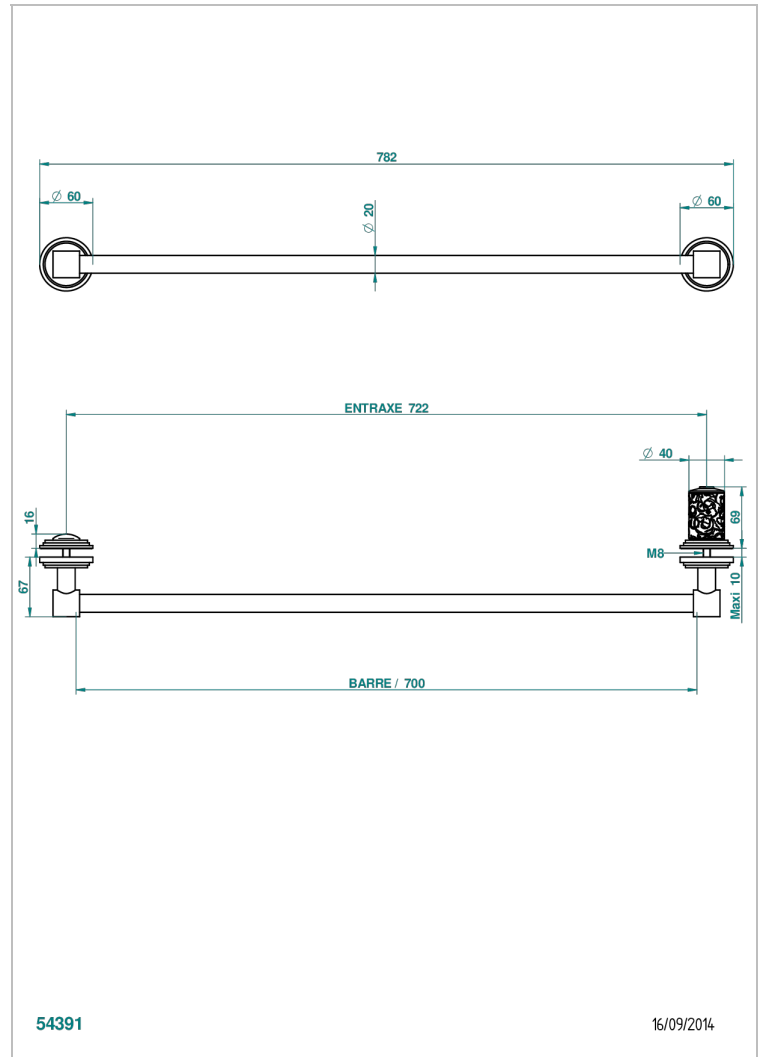

Towel rail with one rail lg 600 mm for glass door with knob on side and escutcheon the other side

54391

16/09/2014

CARACTERÍSTICAS

- Froufrou
- Towel rail with one rail lg 600 mm for glass door with knob on side and escutcheon the other side