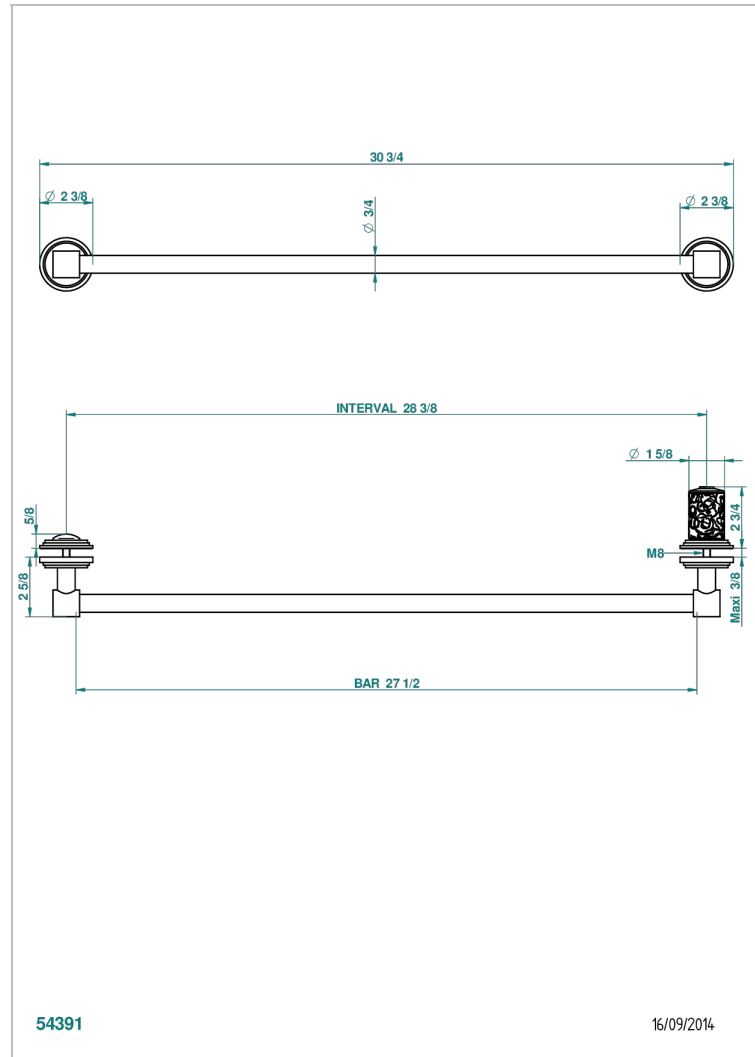

Towel rail with one rail lg 600 mm for glass door with knob on side and escutcheon the other side

## CARACTERÍSTICAS

- Froufrou
- Towel rail with one rail lg 600 mm for glass door with knob on side and escutcheon the other side